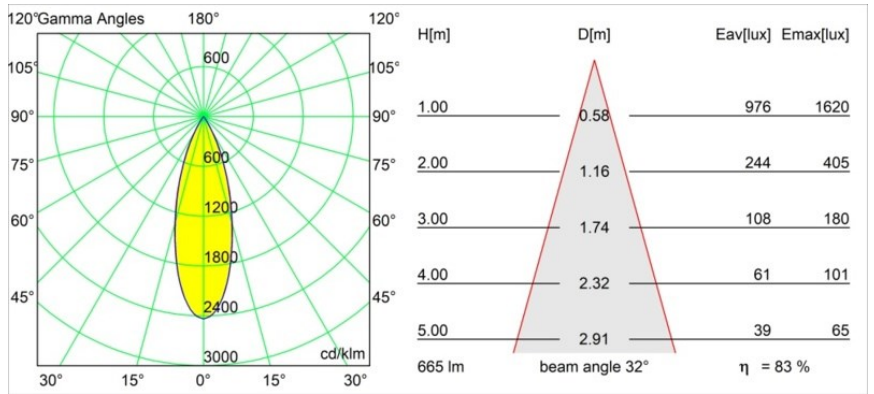

Light distribution & beam diagram