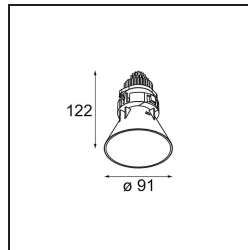

Date
Customer
Project
Type

*Tetrix Cone Recessed 90 1x IP55 LED 1800-3000K WD Medium DE Black Chrome*

Peeking out of the ceiling, Tetrix cone knows how to attract attention. Pair it with black or white optical accessories and make Tetrix Cone's prominent design even more interesting. And if you're looking to light wet and damp places, or a wellness environment, Tetrix Cone will do the trick, thanks to its IP55 rating.

### Specifications

Material	13742180
Light Source Type	LED
LED Type	BRIDGELUX WARMDIM 8W
LED technology	LED COB
CRI	Min. 95
Colour Temperature	1800-3000K (Warm Dim)
Lifetime	L90B10 @50,000 Hours
Lamp Included	Yes
Number of Light Sources	1
CIE flux code	100 100 100 100 83
Binning (SDCM)	3
Light Direction	Down
Optic	Collimator
Measured beam angle (°)	32.0
Input Voltage	Constant Current Driver Required
Electrical Class	III
IP Rating	55
Glow wire rating (°C)	850
Indoor/Outdoor	Indoor
Application	Ceiling, Wall
Mounting	Recessed
Cut-out size (mm)	ø68 for Frame Recessed; ø89 for Frame Recessed TrimLess
Mounting depth (mm)	110.0
Adjustability	Not Applicable
Distance to Lighted Object (m)	0,1
Primary Colour & Primary Finish	Black, Chrome
Gross weight (g)	188.0
Drive current (mA)	250
Min. forward voltage (Vf)	29,5
Max. forward voltage (Vf)	35,8
Connected load (W)	8,3
Luminous flux per lamp (lm)	552
Efficacy (lm/W)	67
Glare rating	12