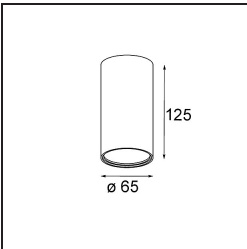

13515738 Tetrix Tube Surface 65 125 1x DE White Matt

13515783 Tetrix Tube Surface 65 125 1x DE Black Matt

Choose a required accessory