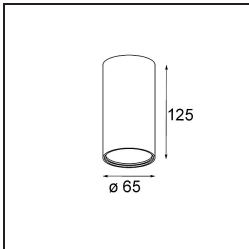

---

**TM30 & CRI diagram**

**Light distribution & beam diagram**

Diagrams

**Optical Accessories**

**13515032** Snoot 32 Black Structure  
**13515038** Snoot 32 White Matt

**13515132** Honeycomb 33 Black Structure

**Installation Accessories**

**13510083** Ring Recessed 62 1x IP55 Black Matt  
**13510038** Ring Recessed 62 1x IP55 White Matt

**13515430** Ring Recessed Trimless 62 1x

**13515530** Concrete Kit 62 150x150 1x

**13515630** Concrete Ring 62 Standard Installation Housing

**12293230** Plaster Kit Trimless 150x150 - 62 1x

**11624030** Installation Housing 140x250x100x210

**12292630** Gypsum Fibreboard 150x150

**13515738** Tetrix Tube Surface 65 125 1x DE White Matt