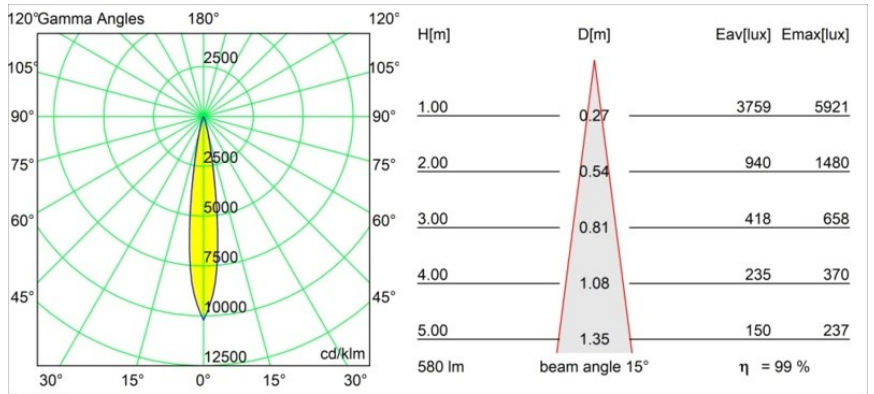

Light distribution & beam diagram