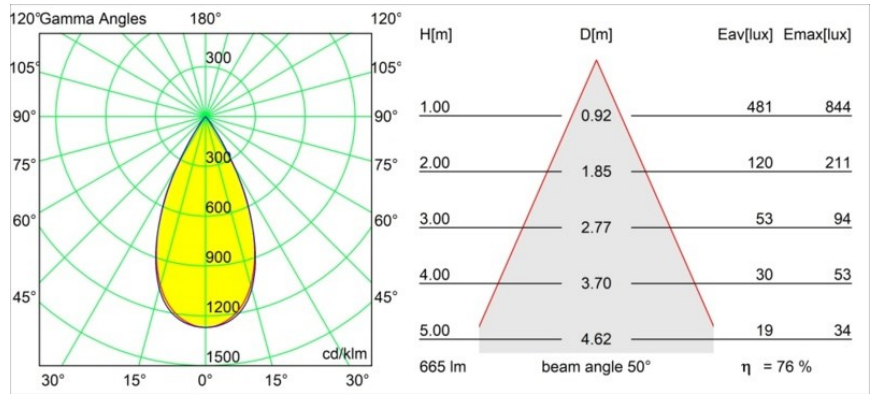

Light distribution & beam diagram