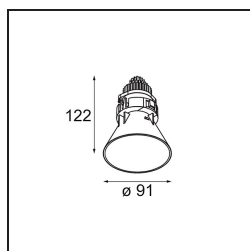

Date
Customer
Project
Type

Tetrix Cone Recessed 90 1x IP55 LED 1800-3000K WD Flood DE Black Matt

Peeking out of the ceiling, Tetrix cone knows how to attract attention. Pair it with black or white optical accessories and make Tetrix Cone's prominent design even more interesting. And if you're looking to light wet and damp places, or a wellness environment, Tetrix Cone will do the trick, thanks to its IP55 rating.

Specifications

Material	13742083
Light Source Type	LED
LED Type	BRIDGELUX WARMDIM 8W
LED technology	LED COB
CRI	Min. 95
Colour Temperature	1800-3000K (Warm Dim)
Lifetime	L90B10 @50,000 Hours
Lamp Included	Yes
Number of Light Sources	1
CIE flux code	101 100 100 100 77
Binning (SDCM)	3
Light Direction	Down
Optic	Collimator
Measured beam angle (°)	50.0
Input Voltage	Constant Current Driver Required
Electrical Class	III
IP Rating	55
Glow wire rating (°C)	850
Indoor/Outdoor	Indoor
Application	Ceiling, Wall
Mounting	Recessed
Cut-out size (mm)	ø68 for Frame Recessed; ø89 for Frame Recessed TrimLess
Mounting depth (mm)	110.0
Adjustability	Not Applicable
Distance to Lighted Object (m)	0,1
Primary Colour & Primary Finish	Black, Matt
Gross weight (g)	188.0
Drive current (mA)	250
Min. forward voltage (Vf)	29,5
Max. forward voltage (Vf)	35,8
Connected load (W)	8,3
Luminous flux per lamp (lm)	510
Efficacy (lm/W)	61
Glare rating	17