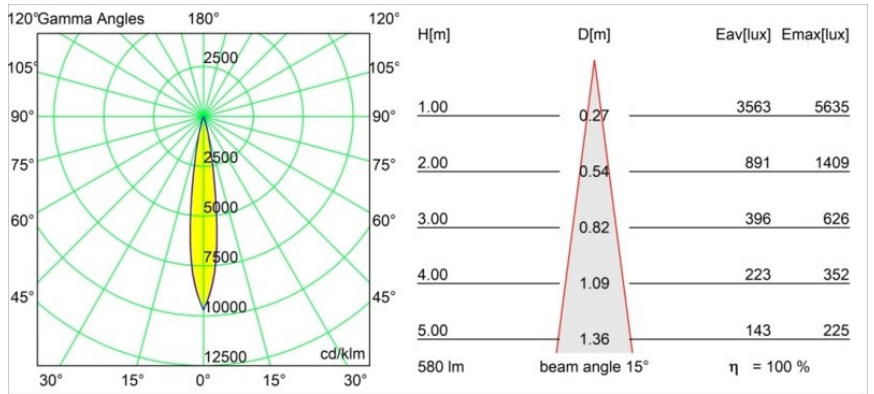

Light distribution & beam diagram