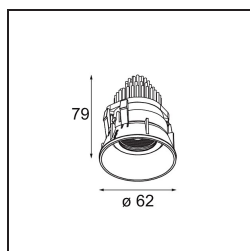

Specifications

Material	13733138
Light Source Type	LED
LED Type	CITIZEN CLU7A3
LED technology	LED COB
CRI	Min. 90
Colour Temperature	3000K
Lifetime	L90B10 @50,000 Hours
Lamp Included	Yes
Number of Light Sources	1
CIE flux code	97 99 100 100 100
Binning (SDCM)	2
Light Direction	Down
Optic	Collimator
Measured beam angle (°)	15.0
Input Voltage	Constant Current Driver Required
Electrical Class	III
IP Rating	55
Glow wire rating (°C)	850
Indoor/Outdoor	Indoor
Application	Ceiling, Wall
Mounting	Recessed
Cut-out size (mm)	ø68 for Frame Recessed; ø89 for Frame Recessed TrimLess
Mounting depth (mm)	110.0
Adjustability	H 355° V 25°
Distance to Lighted Object (m)	0,1
Primary Colour & Primary Finish	White, Matt
Gross weight (g)	141.0
Drive current (mA)	350 500
Min. forward voltage (Vf)	11,2 11,2
Max. forward voltage (Vf)	13,2 13,2
Connected load (W)	4,1 6,1
Luminous flux per lamp (lm)	432 580
Efficacy (lm/W)	105 95
Glare rating	14 15

Remark	<ul style="list-style-type: none">• Tetrix Recessed Ring or Tube Surface not included• This is not a complete product. Tetrix Recessed Ring or Tube Surface required.• This is not a complete product. Tetrix Recessed Ring or Tube Surface required.
--------	---