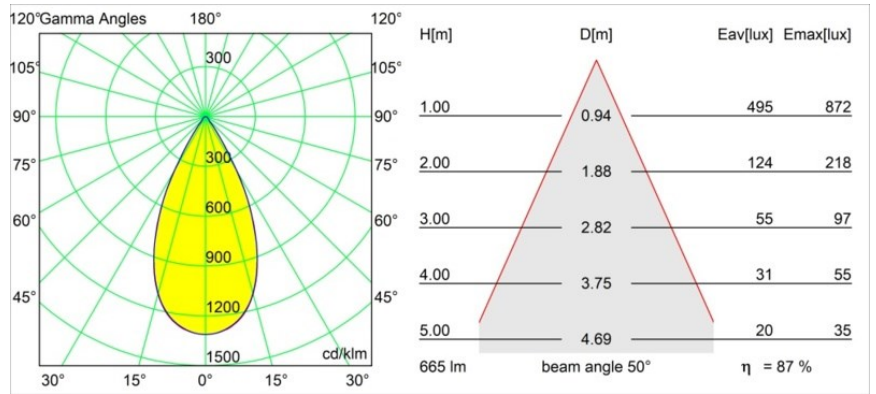

Light distribution & beam diagram