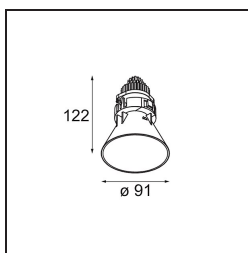

Date
Customer
Project
Type

Tetrix Cone Recessed 90 1x IP55 LED 1800-3000K WD Flood DE White Matt

Peeking out of the ceiling, Tetrix cone knows how to attract attention. Pair it with black or white optical accessories and make Tetrix Cone's prominent design even more interesting. And if you're looking to light wet and damp places, or a wellness environment, Tetrix Cone will do the trick, thanks to its IP55 rating.

Specifications

Material	13742038
Light Source Type	LED
LED Type	BRIDGELUX WARMDIM 8W
LED technology	LED COB
CRI	Min. 95
Colour Temperature	1800-3000K (Warm Dim)
Lifetime	L90B10 @50,000 Hours
Lamp Included	Yes
Number of Light Sources	1
CIE flux code	95 98 100 100 88
Binning (SDCM)	3
Light Direction	Down
Optic	Collimator
Measured beam angle (°)	50.0
Input Voltage	Constant Current Driver Required
Electrical Class	III
IP Rating	55
Glow wire rating (°C)	850
Indoor/Outdoor	Indoor
Application	Ceiling, Wall
Mounting	Recessed
Cut-out size (mm)	ø68 for Frame Recessed; ø89 for Frame Recessed TrimLess
Mounting depth (mm)	110.0
Adjustability	Not Applicable
Distance to Lighted Object (m)	0,1
Primary Colour & Primary Finish	White, Matt
Gross weight (g)	188.0
Drive current (mA)	250
Min. forward voltage (Vf)	29,5
Max. forward voltage (Vf)	35,8
Connected load (W)	8,3
Luminous flux per lamp (lm)	583
Efficacy (lm/W)	70
Glare rating	22