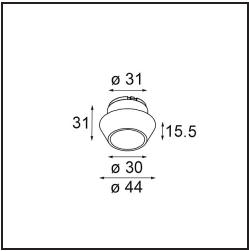

### Specifications

Material	13741180
Light Source Type	LED
LED Type	BRIDGELUX WARMDIM 8W
LED technology	LED COB
CRI	Min. 95
Colour Temperature	1800-3000K (Warm Dim)
Lifetime	L90B10 @50,000 Hours
Lamp Included	Yes
Number of Light Sources	1
CIE flux code	99 100 100 100 86
Binning (SDCM)	3
Light Direction	Down
Optic	Collimator
Measured beam angle (°)	31.0
Input Voltage	Constant Current Driver Required
Electrical Class	III
IP Rating	55
Glow wire rating (°C)	850
Indoor/Outdoor	Indoor
Application	Ceiling, Wall
Mounting	Recessed
Cut-out size (mm)	ø68 for Frame Recessed; ø89 for Frame Recessed TrimLess
Mounting depth (mm)	110.0
Adjustability	Not Applicable
Distance to Lighted Object (m)	0,1
Primary Colour & Primary Finish	Black, Chrome
Gross weight (g)	148.0
Drive current (mA)	250
Min. forward voltage (Vf)	29,5
Max. forward voltage (Vf)	35,8
Connected load (W)	8,3
Luminous flux per lamp (lm)	575
Efficacy (lm/W)	69
Glare rating	16

---

Remark	<ul style="list-style-type: none"><li>• Tetrix Recessed Ring or Tube Surface not included</li><li>• This is not a complete product. Tetrix Recessed Ring or Tube Surface required.</li><li>• This is not a complete product. Tetrix Recessed Ring or Tube Surface required.</li></ul>
--------	---

---

**TM30 & CRI diagram**

**Light distribution & beam diagram**

Diagrams

**Optical Accessories**

- 13515032** Snoot 32 Black Structure
- 13515038** Snoot 32 White Matt

- 13515132** Honeycomb 33 Black Structure