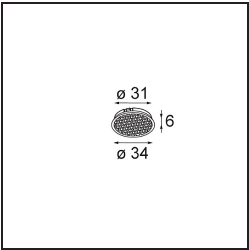

### Specifications

Material	13741180
Light Source Type	LED
LED Type	BRIDGELUX WARMDIM 8W
LED technology	LED COB
CRI	Min. 95
Colour Temperature	1800-3000K (Warm Dim)
Lifetime	L90B10 @50,000 Hours
Lamp Included	Yes
Number of Light Sources	1
CIE flux code	99 100 100 100 86
Binning (SDCM)	3
Light Direction	Down
Optic	Collimator
Measured beam angle (°)	31.0
Input Voltage	Constant Current Driver Required
Electrical Class	III
IP Rating	55
Glow wire rating (°C)	850
Indoor/Outdoor	Indoor
Application	Ceiling, Wall
Mounting	Recessed
Cut-out size (mm)	ø68 for Frame Recessed; ø89 for Frame Recessed TrimLess
Mounting depth (mm)	110.0
Adjustability	Not Applicable
Distance to Lighted Object (m)	0,1
Primary Colour & Primary Finish	Black, Chrome
Gross weight (g)	148.0
Drive current (mA)	250
Min. forward voltage (Vf)	29,5
Max. forward voltage (Vf)	35,8
Connected load (W)	8,3
Luminous flux per lamp (lm)	575
Efficacy (lm/W)	69
Glare rating	16

---

Remark	<ul style="list-style-type: none"><li>• Tetrix Recessed Ring or Tube Surface not included</li><li>• This is not a complete product. Tetrix Recessed Ring or Tube Surface required.</li><li>• This is not a complete product. Tetrix Recessed Ring or Tube Surface required.</li></ul>
--------	---

---

**TM30 & CRI diagram**

**Light distribution & beam diagram**

Diagrams

**Optical Accessories**

- 13515032** Snoot 32 Black Structure
- 13515038** Snoot 32 White Matt

- 13515132** Honeycomb 33 Black Structure