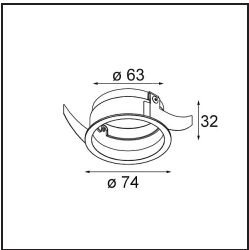

Installation Accessories

- **13510083** Ring Recessed 62 1x IP55 Black Matt
- **13510038** Ring Recessed 62 1x IP55 White Matt