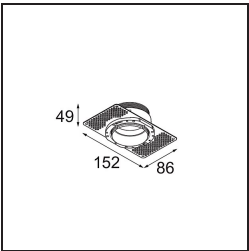

- **13515430** Ring Recessed Trimless 62 1x