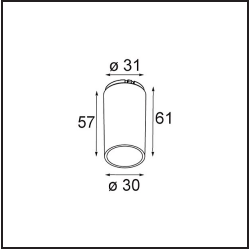

### Specifications

Material	13741180
Light Source Type	LED
LED Type	BRIDGELUX WARMDIM 8W
LED technology	LED COB
CRI	Min. 95
Colour Temperature	1800-3000K (Warm Dim)
Lifetime	L90B10 @50,000 Hours
Lamp Included	Yes
Number of Light Sources	1
CIE flux code	99 100 100 100 86
Binning (SDCM)	3
Light Direction	Down
Optic	Collimator
Measured beam angle (°)	31.0
Input Voltage	Constant Current Driver Required
Electrical Class	III
IP Rating	55
Glow wire rating (°C)	850
Indoor/Outdoor	Indoor
Application	Ceiling, Wall
Mounting	Recessed
Cut-out size (mm)	ø68 for Frame Recessed; ø89 for Frame Recessed TrimLess
Mounting depth (mm)	110.0
Adjustability	Not Applicable
Distance to Lighted Object (m)	0,1
Primary Colour & Primary Finish	Black, Chrome
Gross weight (g)	148.0
Drive current (mA)	250
Min. forward voltage (Vf)	29,5
Max. forward voltage (Vf)	35,8
Connected load (W)	8,3
Luminous flux per lamp (lm)	575
Efficacy (lm/W)	69
Glare rating	16

---

Remark	<ul style="list-style-type: none"><li>• Tetrix Recessed Ring or Tube Surface not included</li><li>• This is not a complete product. Tetrix Recessed Ring or Tube Surface required.</li><li>• This is not a complete product. Tetrix Recessed Ring or Tube Surface required.</li></ul>
--------	---

---

**TM30 & CRI diagram**

**Light distribution & beam diagram**

Diagrams

**Optical Accessories**

- 13515032** Snoot 32 Black Structure
- 13515038** Snoot 32 White Matt

- 13515132** Honeycomb 33 Black Structure