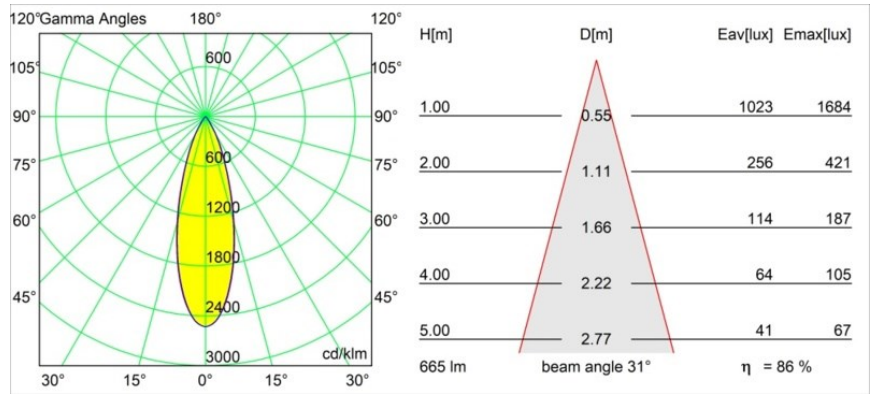

Light distribution & beam diagram