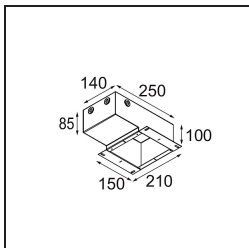

11624030 Installation Housing 140x250x100x210