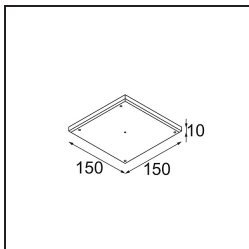

12292630 Gypsum Fibreboard 150x150

■ Kies een vereist accessoire