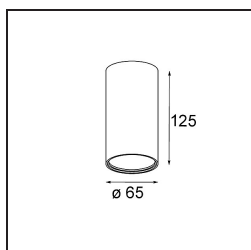

**Accessoires d'Eclairage d'installation**

**13510083** Ring Recessed 62 1x IP55 Black Matt  
**13510038** Ring Recessed 62 1x IP55 White Matt

**13515430** Ring Recessed Trimless 62 1x

**13515530** Concrete Kit 62 150x150 1x

**13515630** Concrete Ring 62 Standard Installation Housing

**12293230** Plaster Kit Trimless 150x150 - 62 1x

**11624030** Installation Housing 140x250x100x210

**12292630** Gypsum Fibreboard 150x150

**13515738** Tetrix Tube Surface 65 125 1x DE White Matt