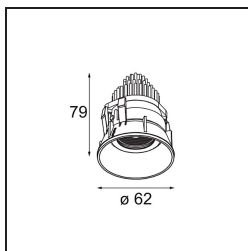

Specifications

Material	13733083
Light Source Type	LED
LED Type	CITIZEN CLU7A3
LED technology	LED COB
CRI	Min. 90
Colour Temperature	2700K
Lifetime	L90B10 @50,000 Hours
Lamp Included	Yes
Number of Light Sources	1
CIE flux code	99 100 100 100 99
Binning (SDCM)	2
Light Direction	Down
Optic	Collimator
Measured beam angle (°)	15.0
Input Voltage	Constant Current Driver Required
Electrical Class	III
IP Rating	55
Glow wire rating (°C)	850
Indoor/Outdoor	Indoor
Application	Ceiling, Wall
Mounting	Recessed
Cut-out size (mm)	ø68 for Frame Recessed; ø89 for Frame Recessed TrimLess
Mounting depth (mm)	110.0
Adjustability	H 355° V 25°
Distance to Lighted Object (m)	0,1
Primary Colour & Primary Finish	Black, Matt
Gross weight (g)	141.0
Drive current (mA)	350 500
Min. forward voltage (Vf)	11,2 11,2
Max. forward voltage (Vf)	13,2 13,2
Connected load (W)	4,1 6,1
Luminous flux per lamp (lm)	405 545
Efficacy (lm/W)	99 89
Glare rating	7 8

Remark	<ul style="list-style-type: none">• Tetrix Recessed Ring or Tube Surface not included• This is not a complete product. Tetrix Recessed Ring or Tube Surface required.• This is not a complete product. Tetrix Recessed Ring or Tube Surface required.
--------	---