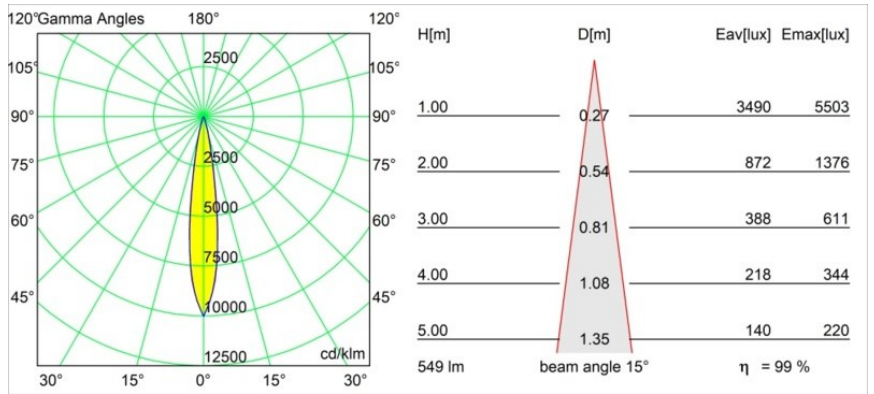

Light distribution & beam diagram