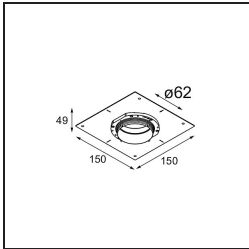

Specifications

Material	13733083
Light Source Type	LED
LED Type	CITIZEN CLU7A3
LED technology	LED COB
CRI	Min. 90
Colour Temperature	2700K
Lifetime	L90B10 @50,000 Hours
Lamp Included	Yes
Number of Light Sources	1
CIE flux code	99 100 100 100 99
Binning (SDCM)	2
Light Direction	Down
Optic	Collimator
Measured beam angle (°)	15.0
Input Voltage	Constant Current Driver Required
Electrical Class	III
IP Rating	55
Glow wire rating (°C)	850
Indoor/Outdoor	Indoor
Application	Ceiling, Wall
Mounting	Recessed
Cut-out size (mm)	ø68 for Frame Recessed; ø89 for Frame Recessed TrimLess
Mounting depth (mm)	110.0
Adjustability	H 355° V 25°
Distance to Lighted Object (m)	0,1
Primary Colour & Primary Finish	Black, Matt
Gross weight (g)	141.0
Drive current (mA)	350 500
Min. forward voltage (Vf)	11,2 11,2
Max. forward voltage (Vf)	13,2 13,2
Connected load (W)	4,1 6,1
Luminous flux per lamp (lm)	405 545
Efficacy (lm/W)	99 89
Glare rating	7 8

Remark	<ul style="list-style-type: none">• Tetrix Recessed Ring or Tube Surface not included• This is not a complete product. Tetrix Recessed Ring or Tube Surface required.• This is not a complete product. Tetrix Recessed Ring or Tube Surface required.
--------	---

TM30 & CRI diagram

Light distribution & beam diagram

Diagrams

Optical Accessories

13515032 Snoot 32 Black Structure
13515038 Snoot 32 White Matt

13515132 Honeycomb 33 Black Structure

Installation Accessories

13510083 Ring Recessed 62 1x IP55 Black Matt
13510038 Ring Recessed 62 1x IP55 White Matt

13515430 Ring Recessed Trimless 62 1x

13515530 Concrete Kit 62 150x150 1x

13515630 Concrete Ring 62 Standard Installation Housing