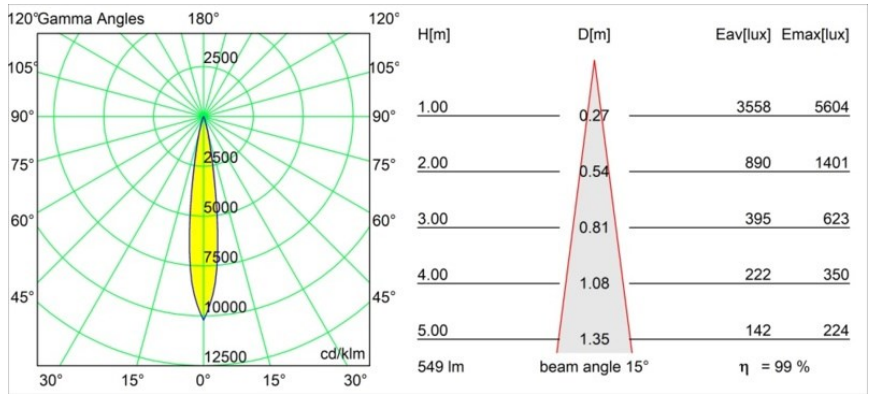

Light distribution & beam diagram