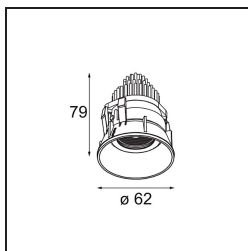

Specifications

Material	13733080
Light Source Type	LED
LED Type	CITIZEN CLU7A3
LED technology	LED COB
CRI	Min. 90
Colour Temperature	2700K
Lifetime	L90B10 @50,000 Hours
Lamp Included	Yes
Number of Light Sources	1
CIE flux code	99 100 100 100 100
Binning (SDCM)	2
Light Direction	Down
Optic	Collimator
Measured beam angle (°)	15.0
Input Voltage	Constant Current Driver Required
Electrical Class	III
IP Rating	55
Glow wire rating (°C)	850
Indoor/Outdoor	Indoor
Application	Ceiling, Wall
Mounting	Recessed
Cut-out size (mm)	ø68 for Frame Recessed; ø89 for Frame Recessed TrimLess
Mounting depth (mm)	110.0
Adjustability	H 355° V 25°
Distance to Lighted Object (m)	0,1
Primary Colour & Primary Finish	Black, Chrome
Gross weight (g)	141.0
Drive current (mA)	350 500
Min. forward voltage (Vf)	11,2 11,2
Max. forward voltage (Vf)	13,2 13,2
Connected load (W)	4,1 6,1
Luminous flux per lamp (lm)	408 549
Efficacy (lm/W)	100 90
Glare rating	7 8

Specifications

Remark	<ul style="list-style-type: none">• Tetrix Recessed Ring or Tube Surface not included• This is not a complete product. Tetrix Recessed Ring or Tube Surface required.• This is not a complete product. Tetrix Recessed Ring or Tube Surface required.
--------	---