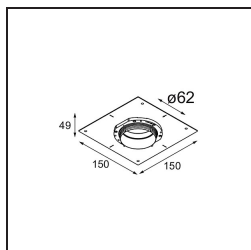

TM30 & CRI diagram

Light distribution & beam diagram

Diagrams

Accessorio Ottico

- 13515032** Snoot 32 Black Structure
- 13515038** Snoot 32 White Matt

- 13515132** Honeycomb 33 Black Structure

Accessori Installazione

- 13510083** Ring Recessed 62 1x IP55 Black Matt
- 13510038** Ring Recessed 62 1x IP55 White Matt

- 13515430** Ring Recessed Trimless 62 1x

- 13515530** Concrete Kit 62 150x150 1x

13515630 Concrete Ring 62 Standard Installation Housing