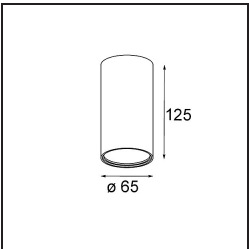

13515738 Tetrix Tube Surface 65 125 1x DE White Matt

13515783 Tetrix Tube Surface 65 125 1x DE Black Matt

Choose a required accessory