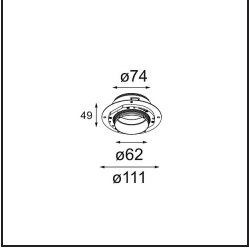

**Specifications**

Material	13733038
Light Source Type	LED
LED Type	CITIZEN CLU7A3
LED technology	LED COB
CRI	Min. 90
Colour Temperature	2700K
Lifetime	L90B10 @50,000 Hours
Lamp Included	Yes
Number of Light Sources	1
CIE flux code	97 99 100 100 100
Binning (SDCM)	2
Light Direction	Down
Optic	Collimator
Measured beam angle (°)	15.0
Input Voltage	Constant Current Driver Required
Electrical Class	III
IP Rating	55
Glow wire rating (°C)	850
Indoor/Outdoor	Indoor
Application	Ceiling, Wall
Mounting	Recessed
Cut-out size (mm)	ø68 for Frame Recessed; ø89 for Frame Recessed TrimLess
Mounting depth (mm)	110.0
Adjustability	H 355° V 25°
Distance to Lighted Object (m)	0,1
Primary Colour & Primary Finish	White, Matt
Gross weight (g)	141.0
Drive current (mA)	350      500
Min. forward voltage (Vf)	11,2      11,2
Max. forward voltage (Vf)	13,2      13,2
Connected load (W)	4,1      6,1
Luminous flux per lamp (lm)	408      549
Efficacy (lm/W)	100      90
Glare rating	13      14

---

Remark	<ul style="list-style-type: none"><li>• Tetrix Recessed Ring or Tube Surface not included</li><li>• This is not a complete product. Tetrix Recessed Ring or Tube Surface required.</li><li>• This is not a complete product. Tetrix Recessed Ring or Tube Surface required.</li></ul>
--------	---

---

**TM30 & CRI diagram**

**Light distribution & beam diagram**

**Optical Accessories**

**13515032** Snoot 32 Black Structure  
**13515038** Snoot 32 White Matt

**13515132** Honeycomb 33 Black Structure

**Installation Accessories**

**13510083** Ring Recessed 62 1x IP55 Black Matt  
**13510038** Ring Recessed 62 1x IP55 White Matt

**13515430** Ring Recessed Trimless 62 1x

**13515530** Concrete Kit 62 150x150 1x

**13515630** Concrete Ring 62 Standard Installation Housing