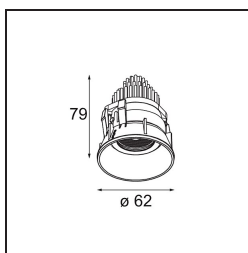

**Specifications**

Material	13733038
Light Source Type	LED
LED Type	CITIZEN CLU7A3
LED technology	LED COB
CRI	Min. 90
Colour Temperature	2700K
Lifetime	L90B10 @50,000 Hours
Lamp Included	Yes
Number of Light Sources	1
CIE flux code	97 99 100 100 100
Binning (SDCM)	2
Light Direction	Down
Optic	Collimator
Measured beam angle (°)	15.0
Input Voltage	Constant Current Driver Required
Electrical Class	III
IP Rating	55
Glow wire rating (°C)	850
Indoor/Outdoor	Indoor
Application	Ceiling, Wall
Mounting	Recessed
Cut-out size (mm)	ø68 for Frame Recessed; ø89 for Frame Recessed TrimLess
Mounting depth (mm)	110.0
Adjustability	H 355° V 25°
Distance to Lighted Object (m)	0,1
Primary Colour & Primary Finish	White, Matt
Gross weight (g)	141.0
Drive current (mA)	350      500
Min. forward voltage (Vf)	11,2      11,2
Max. forward voltage (Vf)	13,2      13,2
Connected load (W)	4,1      6,1
Luminous flux per lamp (lm)	408      549
Efficacy (lm/W)	100      90
Glare rating	13      14

---

Remark	<ul style="list-style-type: none"><li>• Tetrix Recessed Ring or Tube Surface not included</li><li>• This is not a complete product. Tetrix Recessed Ring or Tube Surface required.</li><li>• This is not a complete product. Tetrix Recessed Ring or Tube Surface required.</li></ul>
--------	---