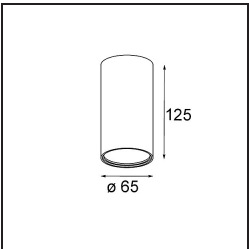

**Specifications**

Material	13733038
Light Source Type	LED
LED Type	CITIZEN CLU7A3
LED technology	LED COB
CRI	Min. 90
Colour Temperature	2700K
Lifetime	L90B10 @50,000 Hours
Lamp Included	Yes
Number of Light Sources	1
CIE flux code	97 99 100 100 100
Binning (SDCM)	2
Light Direction	Down
Optic	Collimator
Measured beam angle (°)	15.0
Input Voltage	Constant Current Driver Required
Electrical Class	III
IP Rating	55
Glow wire rating (°C)	850
Indoor/Outdoor	Indoor
Application	Ceiling, Wall
Mounting	Recessed
Cut-out size (mm)	ø68 for Frame Recessed; ø89 for Frame Recessed TrimLess
Mounting depth (mm)	110.0
Adjustability	H 355° V 25°
Distance to Lighted Object (m)	0,1
Primary Colour & Primary Finish	White, Matt
Gross weight (g)	141.0
Drive current (mA)	350      500
Min. forward voltage (Vf)	11,2      11,2
Max. forward voltage (Vf)	13,2      13,2
Connected load (W)	4,1      6,1
Luminous flux per lamp (lm)	408      549
Efficacy (lm/W)	100      90
Glare rating	13      14

---

**TM30 & CRI diagram**

**Light distribution & beam diagram**

**Optical Accessories**

**13515032** Snoot 32 Black Structure  
**13515038** Snoot 32 White Matt

**13515132** Honeycomb 33 Black Structure

**Installation Accessories**

**13510083** Ring Recessed 62 1x IP55 Black Matt  
**13510038** Ring Recessed 62 1x IP55 White Matt

**13515430** Ring Recessed Trimless 62 1x

**13515530** Concrete Kit 62 150x150 1x

**13515630** Concrete Ring 62 Standard Installation Housing

**12293230** Plaster Kit Trimless 150x150 - 62 1x

**11624030** Installation Housing 140x250x100x210

**12292630** Gypsum Fibreboard 150x150

**13515738** Tetrix Tube Surface 65 125 1x DE White Matt

**13515783** Tetrix Tube Surface 65 125 1x DE Black Matt