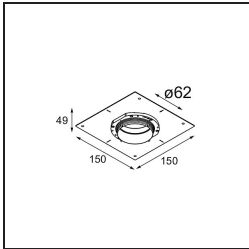

**Specifications**

Material	13733038
Light Source Type	LED
LED Type	CITIZEN CLU7A3
LED technology	LED COB
CRI	Min. 90
Colour Temperature	2700K
Lifetime	L90B10 @50,000 Hours
Lamp Included	Yes
Number of Light Sources	1
CIE flux code	97 99 100 100 100
Binning (SDCM)	2
Light Direction	Down
Optic	Collimator
Measured beam angle (°)	15.0
Input Voltage	Constant Current Driver Required
Electrical Class	III
IP Rating	55
Glow wire rating (°C)	850
Indoor/Outdoor	Indoor
Application	Ceiling, Wall
Mounting	Recessed
Cut-out size (mm)	ø68 for Frame Recessed; ø89 for Frame Recessed TrimLess
Mounting depth (mm)	110.0
Adjustability	H 355° V 25°
Distance to Lighted Object (m)	0,1
Primary Colour & Primary Finish	White, Matt
Gross weight (g)	141.0
Drive current (mA)	350      500
Min. forward voltage (Vf)	11,2      11,2
Max. forward voltage (Vf)	13,2      13,2
Connected load (W)	4,1      6,1
Luminous flux per lamp (lm)	408      549
Efficacy (lm/W)	100      90
Glare rating	13      14

---

Remark	<ul style="list-style-type: none"><li>• Tetrix Recessed Ring or Tube Surface not included</li><li>• This is not a complete product. Tetrix Recessed Ring or Tube Surface required.</li><li>• This is not a complete product. Tetrix Recessed Ring or Tube Surface required.</li></ul>
--------	---

---

**TM30 & CRI diagram**

**Light distribution & beam diagram**

**Optical Accessories**

**13515032** Snoot 32 Black Structure  
**13515038** Snoot 32 White Matt

**13515132** Honeycomb 33 Black Structure

**Installation Accessories**

**13510083** Ring Recessed 62 1x IP55 Black Matt  
**13510038** Ring Recessed 62 1x IP55 White Matt

**13515430** Ring Recessed Trimless 62 1x

**13515530** Concrete Kit 62 150x150 1x

**13515630** Concrete Ring 62 Standard Installation Housing