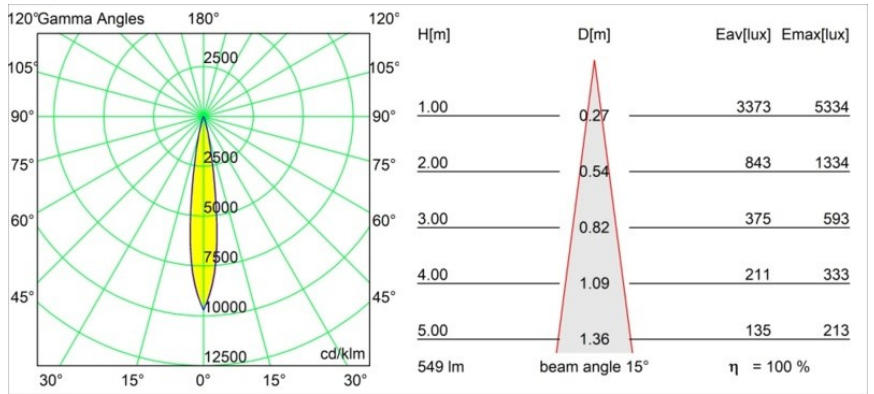

Light distribution & beam diagram