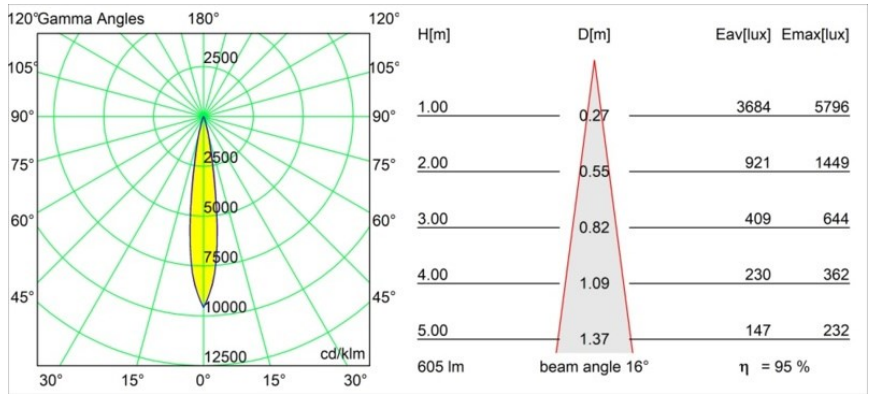

Light distribution & beam diagram