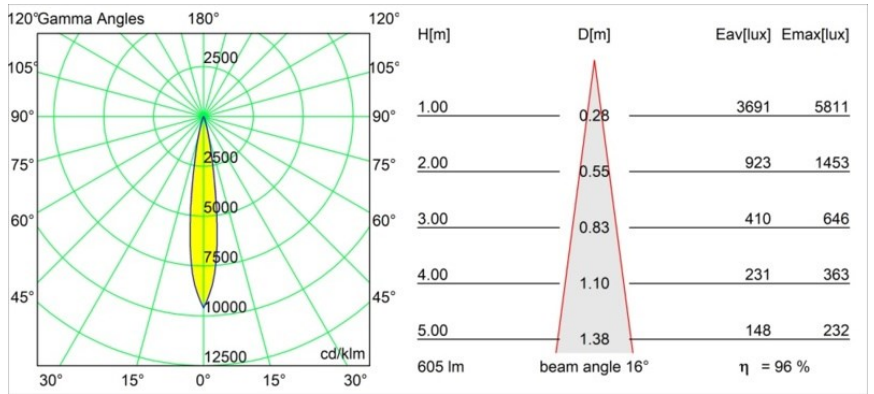

Light distribution & beam diagram