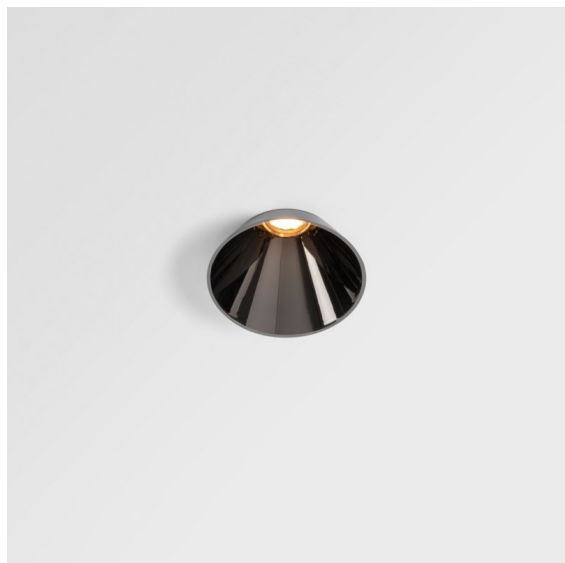

Date
Customer
Project
Type

*Tetrix Cone Recessed 90 1x IP55 LED 4000K Spot DE Black Chrome*

Peeking out of the ceiling, Tetrix cone knows how to attract attention. Pair it with black or white optical accessories and make Tetrix Cone's prominent design even more interesting. And if you're looking to light wet and damp places, or a wellness environment, Tetrix Cone will do the trick, thanks to its IP55 rating.

**Specifications**

Material	13732280
Light Source Type	LED
LED Type	CITIZEN CLU7A3
LED technology	LED COB
CRI	Min. 90
Colour Temperature	4000K
Lifetime	L90B10 @50,000 Hours
Lamp Included	Yes
Number of Light Sources	1
CIE flux code	100 100 100 100 97
Binning (SDCM)	2
Light Direction	Down
Optic	Collimator
Measured beam angle (°)	16.0
Input Voltage	Constant Current Driver Required
Electrical Class	III
IP Rating	55
Glow wire rating (°C)	850
Indoor/Outdoor	Indoor
Application	Ceiling, Wall
Mounting	Recessed
Cut-out size (mm)	ø68 for Frame Recessed; ø89 for Frame Recessed TrimLess
Mounting depth (mm)	110.0
Adjustability	Not Applicable
Distance to Lighted Object (m)	0,1
Primary Colour & Primary Finish	Black, Chrome
Gross weight (g)	188.0
Drive current (mA)	350      500
Min. forward voltage (Vf)	11,2      11,2
Max. forward voltage (Vf)	13,2      13,2
Connected load (W)	4,1      6,1
Luminous flux per lamp (lm)	434      584
Efficacy (lm/W)	106      96
Glare rating	4      5