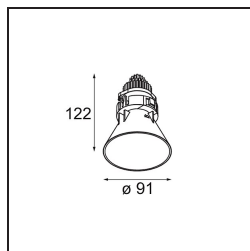

Date
Customer
Project
Type

*Tetrix Cone Recessed 90 1x IP55 LED 4000K Spot DE Black Chrome*

Peeking out of the ceiling, Tetrix cone knows how to attract attention. Pair it with black or white optical accessories and make Tetrix Cone's prominent design even more interesting. And if you're looking to light wet and damp places, or a wellness environment, Tetrix Cone will do the trick, thanks to its IP55 rating.

**Specifications**

Material	13732280
Light Source Type	LED
LED Type	CITIZEN CLU7A3
LED technology	LED COB
CRI	Min. 90
Colour Temperature	4000K
Lifetime	L90B10 @50,000 Hours
Lamp Included	Yes
Number of Light Sources	1
CIE flux code	100 100 100 100 97
Binning (SDCM)	2
Light Direction	Down
Optic	Collimator
Measured beam angle (°)	16.0
Input Voltage	Constant Current Driver Required
Electrical Class	III
IP Rating	55
Glow wire rating (°C)	850
Indoor/Outdoor	Indoor
Application	Ceiling, Wall
Mounting	Recessed
Cut-out size (mm)	ø68 for Frame Recessed; ø89 for Frame Recessed TrimLess
Mounting depth (mm)	110.0
Adjustability	Not Applicable
Distance to Lighted Object (m)	0,1
Primary Colour & Primary Finish	Black, Chrome
Gross weight (g)	188.0
Drive current (mA)	350      500
Min. forward voltage (Vf)	11,2      11,2
Max. forward voltage (Vf)	13,2      13,2
Connected load (W)	4,1      6,1
Luminous flux per lamp (lm)	434      584
Efficacy (lm/W)	106      96
Glare rating	4      5