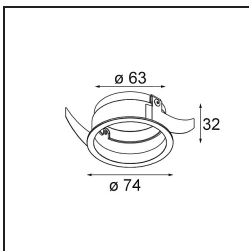

### Specifications

Material	13732238
Light Source Type	LED
LED Type	CITIZEN CLU7A3
LED technology	LED COB
CRI	Min. 90
Colour Temperature	4000K
Lifetime	L90B10 @50,000 Hours
Lamp Included	Yes
Number of Light Sources	1
CIE flux code	99 100 100 100 98
Binning (SDCM)	2
Light Direction	Down
Optic	Collimator
Measured beam angle (°)	16.0
Input Voltage	Constant Current Driver Required
Electrical Class	III
IP Rating	55
Glow wire rating (°C)	850
Indoor/Outdoor	Indoor
Application	Ceiling, Wall
Mounting	Recessed
Cut-out size (mm)	ø68 for Frame Recessed; ø89 for Frame Recessed TrimLess
Mounting depth (mm)	110.0
Adjustability	Not Applicable
Distance to Lighted Object (m)	0,1
Primary Colour & Primary Finish	White, Matt
Gross weight (g)	188.0
Drive current (mA)	350      500
Min. forward voltage (Vf)	11,2      11,2
Max. forward voltage (Vf)	13,2      13,2
Connected load (W)	4,1      6,1
Luminous flux per lamp (lm)	439      591
Efficacy (lm/W)	107      97
Glare rating	8      9

---

Remark	<ul style="list-style-type: none"><li>• Tetrix Recessed Ring or Tube Surface not included</li><li>• This is not a complete product. Tetrix Recessed Ring or Tube Surface required.</li><li>• This is not a complete product. Tetrix Recessed Ring or Tube Surface required.</li></ul>
--------	---

---

**TM30 & CRI diagram**

**Light distribution & beam diagram**

**Optical Accessories**

**13515038** Snoot 32 White Matt  
**13515032** Snoot 32 Black Structure

**13515132** Honeycomb 33 Black Structure

**13515232** Light Cone 44 Black Structure  
**13515238** Light Cone 44 White Matt

**Installation Accessories**

**13510083** Ring Recessed 62 1x IP55 Black Matt  
**13510038** Ring Recessed 62 1x IP55 White Matt

**13515430** Ring Recessed Trimless 62 1x

**13515530** Concrete Kit 62 150x150 1x