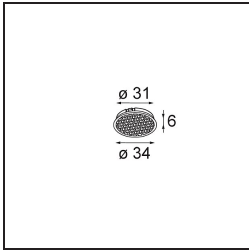

### Specifications

Material	13732238
Light Source Type	LED
LED Type	CITIZEN CLU7A3
LED technology	LED COB
CRI	Min. 90
Colour Temperature	4000K
Lifetime	L90B10 @50,000 Hours
Lamp Included	Yes
Number of Light Sources	1
CIE flux code	99 100 100 100 98
Binning (SDCM)	2
Light Direction	Down
Optic	Collimator
Measured beam angle (°)	16.0
Input Voltage	Constant Current Driver Required
Electrical Class	III
IP Rating	55
Glow wire rating (°C)	850
Indoor/Outdoor	Indoor
Application	Ceiling, Wall
Mounting	Recessed
Cut-out size (mm)	ø68 for Frame Recessed; ø89 for Frame Recessed TrimLess
Mounting depth (mm)	110.0
Adjustability	Not Applicable
Distance to Lighted Object (m)	0,1
Primary Colour & Primary Finish	White, Matt
Gross weight (g)	188.0
Drive current (mA)	350      500
Min. forward voltage (Vf)	11,2      11,2
Max. forward voltage (Vf)	13,2      13,2
Connected load (W)	4,1      6,1
Luminous flux per lamp (lm)	439      591
Efficacy (lm/W)	107      97
Glare rating	8      9

---

Remark	<ul style="list-style-type: none"><li>• Tetrix Recessed Ring or Tube Surface not included</li><li>• This is not a complete product. Tetrix Recessed Ring or Tube Surface required.</li><li>• This is not a complete product. Tetrix Recessed Ring or Tube Surface required.</li></ul>
--------	---

---

**TM30 & CRI diagram**

**Light distribution & beam diagram**

**Optical Accessories**

**13515038** Snoot 32 White Matt  
**13515032** Snoot 32 Black Structure

**13515132** Honeycomb 33 Black Structure

**13515232** Light Cone 44 Black Structure  
**13515238** Light Cone 44 White Matt