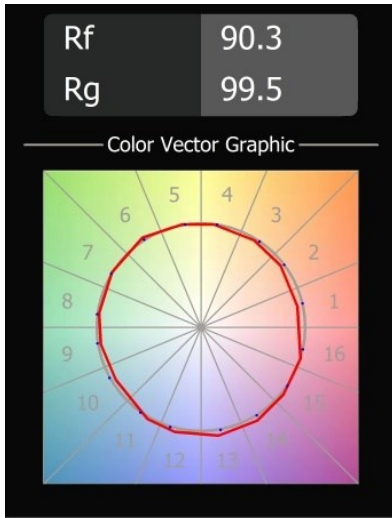

TM30 & CRI diagram