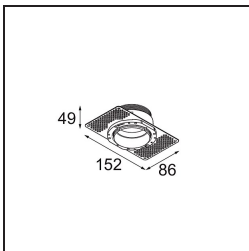

### Specifications

Material	13732238
Light Source Type	LED
LED Type	CITIZEN CLU7A3
LED technology	LED COB
CRI	Min. 90
Colour Temperature	4000K
Lifetime	L90B10 @50,000 Hours
Lamp Included	Yes
Number of Light Sources	1
CIE flux code	99 100 100 100 98
Binning (SDCM)	2
Light Direction	Down
Optic	Collimator
Measured beam angle (°)	16.0
Input Voltage	Constant Current Driver Required
Electrical Class	III
IP Rating	55
Glow wire rating (°C)	850
Indoor/Outdoor	Indoor
Application	Ceiling, Wall
Mounting	Recessed
Cut-out size (mm)	ø68 for Frame Recessed; ø89 for Frame Recessed TrimLess
Mounting depth (mm)	110.0
Adjustability	Not Applicable
Distance to Lighted Object (m)	0,1
Primary Colour & Primary Finish	White, Matt
Gross weight (g)	188.0
Drive current (mA)	350      500
Min. forward voltage (Vf)	11,2      11,2
Max. forward voltage (Vf)	13,2      13,2
Connected load (W)	4,1      6,1
Luminous flux per lamp (lm)	439      591
Efficacy (lm/W)	107      97
Glare rating	8      9

---

Remark	<ul style="list-style-type: none"><li>• Tetrix Recessed Ring or Tube Surface not included</li><li>• This is not a complete product. Tetrix Recessed Ring or Tube Surface required.</li><li>• This is not a complete product. Tetrix Recessed Ring or Tube Surface required.</li></ul>
--------	---

---

**TM30 & CRI diagram**

**Light distribution & beam diagram**

**Optical Accessories**

**13515038** Snoot 32 White Matt  
**13515032** Snoot 32 Black Structure

**13515132** Honeycomb 33 Black Structure

**13515232** Light Cone 44 Black Structure  
**13515238** Light Cone 44 White Matt

**Installation Accessories**

**13510083** Ring Recessed 62 1x IP55 Black Matt  
**13510038** Ring Recessed 62 1x IP55 White Matt

**13515430** Ring Recessed Trimless 62 1x

**13515530** Concrete Kit 62 150x150 1x