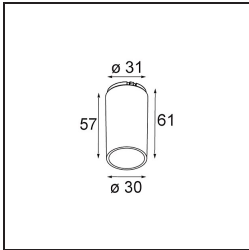

### Specifications

Material	13732238
Light Source Type	LED
LED Type	CITIZEN CLU7A3
LED technology	LED COB
CRI	Min. 90
Colour Temperature	4000K
Lifetime	L90B10 @50,000 Hours
Lamp Included	Yes
Number of Light Sources	1
CIE flux code	99 100 100 100 98
Binning (SDCM)	2
Light Direction	Down
Optic	Collimator
Measured beam angle (°)	16.0
Input Voltage	Constant Current Driver Required
Electrical Class	III
IP Rating	55
Glow wire rating (°C)	850
Indoor/Outdoor	Indoor
Application	Ceiling, Wall
Mounting	Recessed
Cut-out size (mm)	ø68 for Frame Recessed; ø89 for Frame Recessed TrimLess
Mounting depth (mm)	110.0
Adjustability	Not Applicable
Distance to Lighted Object (m)	0,1
Primary Colour & Primary Finish	White, Matt
Gross weight (g)	188.0
Drive current (mA)	350      500
Min. forward voltage (Vf)	11,2      11,2
Max. forward voltage (Vf)	13,2      13,2
Connected load (W)	4,1      6,1
Luminous flux per lamp (lm)	439      591
Efficacy (lm/W)	107      97
Glare rating	8      9

---

Remark	<ul style="list-style-type: none"><li>• Tetrix Recessed Ring or Tube Surface not included</li><li>• This is not a complete product. Tetrix Recessed Ring or Tube Surface required.</li><li>• This is not a complete product. Tetrix Recessed Ring or Tube Surface required.</li></ul>
--------	---

---

**TM30 & CRI diagram**

**Light distribution & beam diagram**

**Optical Accessories**

**13515038** Snoot 32 White Matt  
**13515032** Snoot 32 Black Structure

**13515132** Honeycomb 33 Black Structure

**13515232** Light Cone 44 Black Structure  
**13515238** Light Cone 44 White Matt

**Installation Accessories**

**13510083** Ring Recessed 62 1x IP55 Black Matt  
**13510038** Ring Recessed 62 1x IP55 White Matt

**13515430** Ring Recessed Trimless 62 1x

**13515530** Concrete Kit 62 150x150 1x