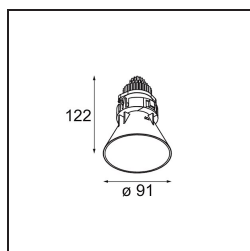

Date
Customer
Project
Type

*Tetrix Cone Recessed 90 1x IP55 LED 4000K Spot DE White Matt*

Peeking out of the ceiling, Tetrix cone knows how to attract attention. Pair it with black or white optical accessories and make Tetrix Cone's prominent design even more interesting. And if you're looking to light wet and damp places, or a wellness environment, Tetrix Cone will do the trick, thanks to its IP55 rating.

### Specifications

Material	13732238
Light Source Type	LED
LED Type	CITIZEN CLU7A3
LED technology	LED COB
CRI	Min. 90
Colour Temperature	4000K
Lifetime	L90B10 @50,000 Hours
Lamp Included	Yes
Number of Light Sources	1
CIE flux code	99 100 100 100 98
Binning (SDCM)	2
Light Direction	Down
Optic	Collimator
Measured beam angle (°)	16.0
Input Voltage	Constant Current Driver Required
Electrical Class	III
IP Rating	55
Glow wire rating (°C)	850
Indoor/Outdoor	Indoor
Application	Ceiling, Wall
Mounting	Recessed
Cut-out size (mm)	ø68 for Frame Recessed; ø89 for Frame Recessed TrimLess
Mounting depth (mm)	110.0
Adjustability	Not Applicable
Distance to Lighted Object (m)	0,1
Primary Colour & Primary Finish	White, Matt
Gross weight (g)	188.0
Drive current (mA)	350      500
Min. forward voltage (Vf)	11,2      11,2
Max. forward voltage (Vf)	13,2      13,2
Connected load (W)	4,1      6,1
Luminous flux per lamp (lm)	439      591
Efficacy (lm/W)	107      97
Glare rating	8      9