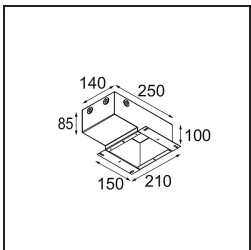

11624030 Installation Housing 140x250x100x210