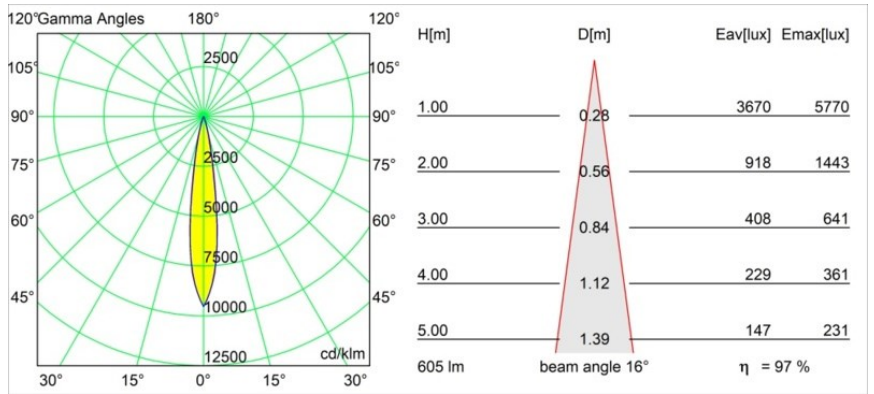

Light distribution & beam diagram