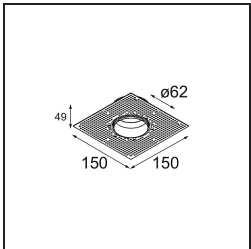

12293230 Plaster Kit Trimless 150x150 - 62 1x