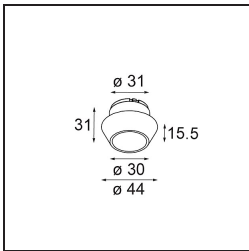

### Specifications

Material	13732238
Light Source Type	LED
LED Type	CITIZEN CLU7A3
LED technology	LED COB
CRI	Min. 90
Colour Temperature	4000K
Lifetime	L90B10 @50,000 Hours
Lamp Included	Yes
Number of Light Sources	1
CIE flux code	99 100 100 100 98
Binning (SDCM)	2
Light Direction	Down
Optic	Collimator
Measured beam angle (°)	16.0
Input Voltage	Constant Current Driver Required
Electrical Class	III
IP Rating	55
Glow wire rating (°C)	850
Indoor/Outdoor	Indoor
Application	Ceiling, Wall
Mounting	Recessed
Cut-out size (mm)	ø68 for Frame Recessed; ø89 for Frame Recessed TrimLess
Mounting depth (mm)	110.0
Adjustability	Not Applicable
Distance to Lighted Object (m)	0,1
Primary Colour & Primary Finish	White, Matt
Gross weight (g)	188.0
Drive current (mA)	350      500
Min. forward voltage (Vf)	11,2      11,2
Max. forward voltage (Vf)	13,2      13,2
Connected load (W)	4,1      6,1
Luminous flux per lamp (lm)	439      591
Efficacy (lm/W)	107      97
Glare rating	8      9

---

Remark	<ul style="list-style-type: none"><li>• Tetrix Recessed Ring or Tube Surface not included</li><li>• This is not a complete product. Tetrix Recessed Ring or Tube Surface required.</li><li>• This is not a complete product. Tetrix Recessed Ring or Tube Surface required.</li></ul>
--------	---

---

**TM30 & CRI diagram**

**Light distribution & beam diagram**

**Optical Accessories**

**13515038** Snoot 32 White Matt  
**13515032** Snoot 32 Black Structure

**13515132** Honeycomb 33 Black Structure

**13515232** Light Cone 44 Black Structure  
**13515238** Light Cone 44 White Matt