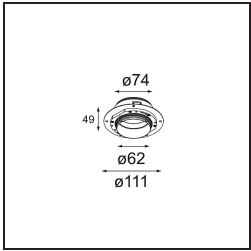

### Specifications

Material	13732238
Light Source Type	LED
LED Type	CITIZEN CLU7A3
LED technology	LED COB
CRI	Min. 90
Colour Temperature	4000K
Lifetime	L90B10 @50,000 Hours
Lamp Included	Yes
Number of Light Sources	1
CIE flux code	99 100 100 100 98
Binning (SDCM)	2
Light Direction	Down
Optic	Collimator
Measured beam angle (°)	16.0
Input Voltage	Constant Current Driver Required
Electrical Class	III
IP Rating	55
Glow wire rating (°C)	850
Indoor/Outdoor	Indoor
Application	Ceiling, Wall
Mounting	Recessed
Cut-out size (mm)	ø68 for Frame Recessed; ø89 for Frame Recessed TrimLess
Mounting depth (mm)	110.0
Adjustability	Not Applicable
Distance to Lighted Object (m)	0,1
Primary Colour & Primary Finish	White, Matt
Gross weight (g)	188.0
Drive current (mA)	350      500
Min. forward voltage (Vf)	11,2      11,2
Max. forward voltage (Vf)	13,2      13,2
Connected load (W)	4,1      6,1
Luminous flux per lamp (lm)	439      591
Efficacy (lm/W)	107      97
Glare rating	8      9

---

**TM30 & CRI diagram**

**Light distribution & beam diagram**

**Optical Accessories**

**13515038** Snoot 32 White Matt  
**13515032** Snoot 32 Black Structure

**13515132** Honeycomb 33 Black Structure

**13515232** Light Cone 44 Black Structure  
**13515238** Light Cone 44 White Matt

**Installation Accessories**

**13510083** Ring Recessed 62 1x IP55 Black Matt  
**13510038** Ring Recessed 62 1x IP55 White Matt

**13515430** Ring Recessed Trimless 62 1x

**13515530** Concrete Kit 62 150x150 1x