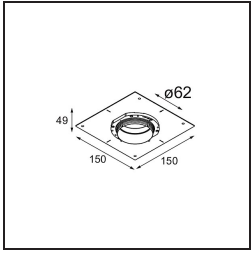

### Specifications

Material	13732238
Light Source Type	LED
LED Type	CITIZEN CLU7A3
LED technology	LED COB
CRI	Min. 90
Colour Temperature	4000K
Lifetime	L90B10 @50,000 Hours
Lamp Included	Yes
Number of Light Sources	1
CIE flux code	99 100 100 100 98
Binning (SDCM)	2
Light Direction	Down
Optic	Collimator
Measured beam angle (°)	16.0
Input Voltage	Constant Current Driver Required
Electrical Class	III
IP Rating	55
Glow wire rating (°C)	850
Indoor/Outdoor	Indoor
Application	Ceiling, Wall
Mounting	Recessed
Cut-out size (mm)	ø68 for Frame Recessed; ø89 for Frame Recessed TrimLess
Mounting depth (mm)	110.0
Adjustability	Not Applicable
Distance to Lighted Object (m)	0,1
Primary Colour & Primary Finish	White, Matt
Gross weight (g)	188.0
Drive current (mA)	350      500
Min. forward voltage (Vf)	11,2      11,2
Max. forward voltage (Vf)	13,2      13,2
Connected load (W)	4,1      6,1
Luminous flux per lamp (lm)	439      591
Efficacy (lm/W)	107      97
Glare rating	8      9

---

**TM30 & CRI diagram**

**Light distribution & beam diagram**

**Optical Accessories**

**13515038** Snoot 32 White Matt  
**13515032** Snoot 32 Black Structure

**13515132** Honeycomb 33 Black Structure

**13515232** Light Cone 44 Black Structure  
**13515238** Light Cone 44 White Matt

**Installation Accessories**

**13510083** Ring Recessed 62 1x IP55 Black Matt  
**13510038** Ring Recessed 62 1x IP55 White Matt

**13515430** Ring Recessed Trimless 62 1x

**13515530** Concrete Kit 62 150x150 1x