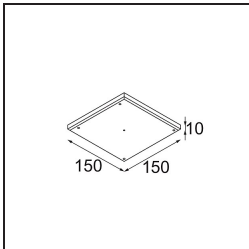

12292630 Gypsum Fibreboard 150x150

Wählen Sie das benötigte Zubehör