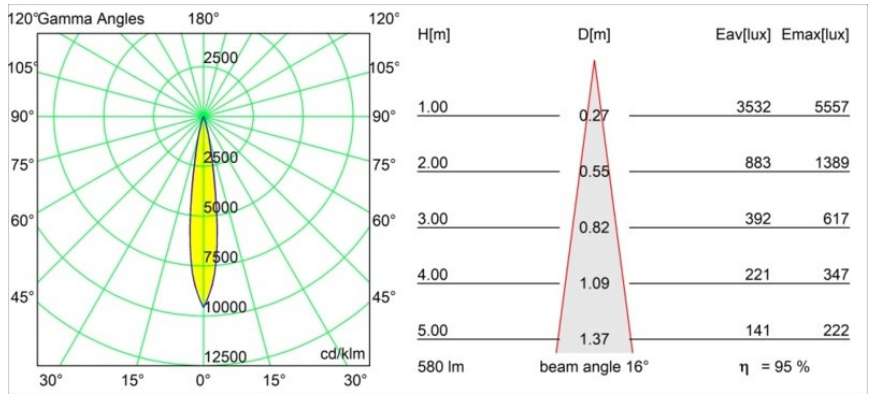

Light distribution & beam diagram