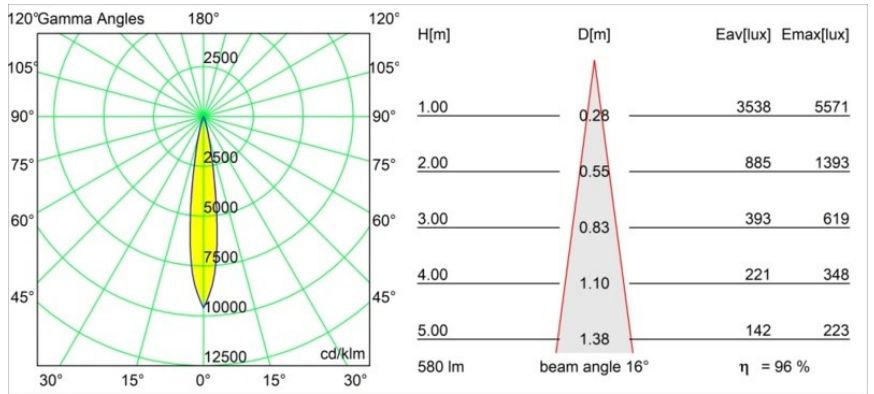

Light distribution & beam diagram