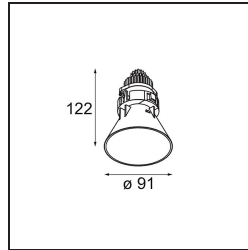

Date
Customer
Project
Type

*Tetrix Cone Recessed 90 1x IP55 LED 3000K Spot DE Black Chrome*

**Specifications**

Material	13732180
Light Source Type	LED
LED Type	CITIZEN CLU7A3
LED technology	LED COB
CRI	Min. 90
Colour Temperature	3000K
Lifetime	L90B10 @50,000 Hours
Lamp Included	Yes
Number of Light Sources	1
CIE flux code	100 100 100 100 97
Binning (SDCM)	2
Light Direction	Down
Optic	Collimator
Measured beam angle (°)	16.0
Input Voltage	Constant Current Driver Required
Electrical Class	III
IP Rating	55
Glow wire rating (°C)	850
Indoor/Outdoor	Indoor
Application	Ceiling, Wall
Mounting	Recessed
Cut-out size (mm)	ø68 for Frame Recessed; ø89 for Frame Recessed TrimLess
Mounting depth (mm)	110.0
Adjustability	Not Applicable
Distance to Lighted Object (m)	0,1
Primary Colour & Primary Finish	Black, Chrome
Gross weight (g)	188.0
Drive current (mA)	350      500
Min. forward voltage (Vf)	11,2      11,2
Max. forward voltage (Vf)	13,2      13,2
Connected load (W)	4,1      6,1
Luminous flux per lamp (lm)	417      560
Efficacy (lm/W)	102      92
Glare rating	3      4

---

Remark	<ul style="list-style-type: none"><li>• Tetrix Recessed Ring or Tube Surface not included</li><li>• This is not a complete product. Tetrix Recessed Ring or Tube Surface required.</li><li>• This is not a complete product. Tetrix Recessed Ring or Tube Surface required.</li></ul>
--------	---