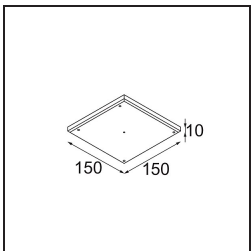

**13515430** Ring Recessed Trimless 62 1x

13515530 Concrete Kit 62 150x150 1x

13515630 Concrete Ring 62 Standard Installation Housing

12293230 Plaster Kit Trimless 150x150 - 62 1x

11624030 Installation Housing 140x250x100x210