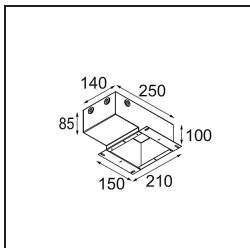

11624030 Installation Housing 140x250x100x210