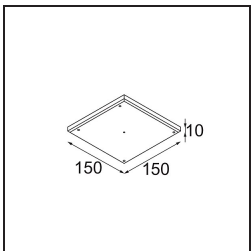

12292630 Gypsum Fibreboard 150x150

Choose a required accessory