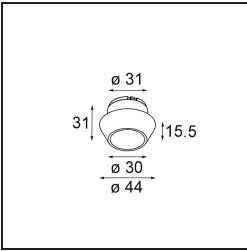

### Specifications

Material	13732083
Light Source Type	LED
LED Type	CITIZEN CLU7A3
LED technology	LED COB
CRI	Min. 90
Colour Temperature	2700K
Lifetime	L90B10 @50,000 Hours
Lamp Included	Yes
Number of Light Sources	1
CIE flux code	100 100 100 100 96
Binning (SDCM)	2
Light Direction	Down
Optic	Collimator
Measured beam angle (°)	16.0
Input Voltage	Constant Current Driver Required
Electrical Class	III
IP Rating	55
Glow wire rating (°C)	850
Indoor/Outdoor	Indoor
Application	Ceiling, Wall
Mounting	Recessed
Cut-out size (mm)	ø68 for Frame Recessed; ø89 for Frame Recessed TrimLess
Mounting depth (mm)	110.0
Adjustability	Not Applicable
Distance to Lighted Object (m)	0,1
Primary Colour & Primary Finish	Black, Matt
Gross weight (g)	188.0
Drive current (mA)	350      500
Min. forward voltage (Vf)	11,2      11,2
Max. forward voltage (Vf)	13,2      13,2
Connected load (W)	4,1      6,1
Luminous flux per lamp (lm)	390      525
Efficacy (lm/W)	95      86
Glare rating	3      4

Specifications

---

Remark

- Tetrix Recessed Ring or Tube Surface not included
  - This is not a complete product. Tetrix Recessed Ring or Tube Surface required.
  - This is not a complete product. Tetrix Recessed Ring or Tube Surface required.
-

**TM30 & CRI diagram**

**Light distribution & beam diagram**

**Optical Accessories**

- 13515038** Snoot 32 White Matt
- 13515032** Snoot 32 Black Structure

- 13515132** Honeycomb 33 Black Structure

- 13515232** Light Cone 44 Black Structure
- 13515238** Light Cone 44 White Matt