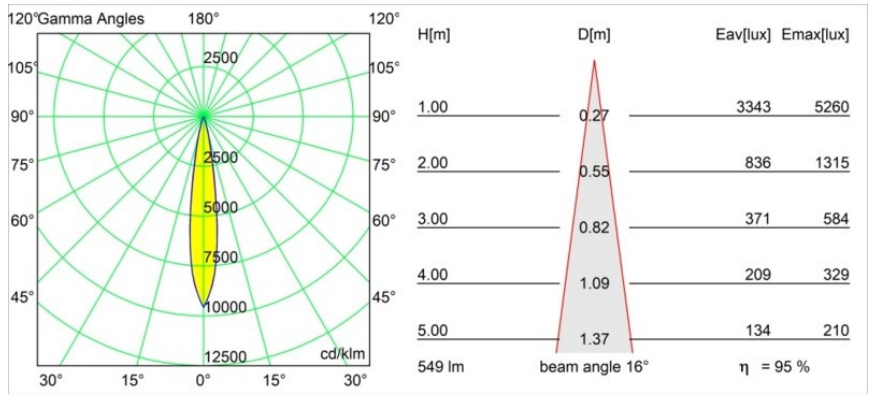

Light distribution & beam diagram