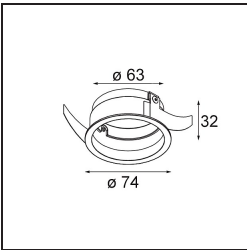

### Specifications

Material	13732083
Light Source Type	LED
LED Type	CITIZEN CLU7A3
LED technology	LED COB
CRI	Min. 90
Colour Temperature	2700K
Lifetime	L90B10 @50,000 Hours
Lamp Included	Yes
Number of Light Sources	1
CIE flux code	100 100 100 100 96
Binning (SDCM)	2
Light Direction	Down
Optic	Collimator
Measured beam angle (°)	16.0
Input Voltage	Constant Current Driver Required
Electrical Class	III
IP Rating	55
Glow wire rating (°C)	850
Indoor/Outdoor	Indoor
Application	Ceiling, Wall
Mounting	Recessed
Cut-out size (mm)	ø68 for Frame Recessed; ø89 for Frame Recessed TrimLess
Mounting depth (mm)	110.0
Adjustability	Not Applicable
Distance to Lighted Object (m)	0,1
Primary Colour & Primary Finish	Black, Matt
Gross weight (g)	188.0
Drive current (mA)	350      500
Min. forward voltage (Vf)	11,2      11,2
Max. forward voltage (Vf)	13,2      13,2
Connected load (W)	4,1      6,1
Luminous flux per lamp (lm)	390      525
Efficacy (lm/W)	95      86
Glare rating	3      4

Specifications

---

Remark

- Tetrix Recessed Ring or Tube Surface not included
  - This is not a complete product. Tetrix Recessed Ring or Tube Surface required.
  - This is not a complete product. Tetrix Recessed Ring or Tube Surface required.
-

**TM30 & CRI diagram**

**Light distribution & beam diagram**

**Optical Accessories**

- 13515038** Snoot 32 White Matt
- 13515032** Snoot 32 Black Structure

- 13515132** Honeycomb 33 Black Structure

- 13515232** Light Cone 44 Black Structure
- 13515238** Light Cone 44 White Matt

**Installation Accessories**

- 13510083** Ring Recessed 62 1x IP55 Black Matt
- 13510038** Ring Recessed 62 1x IP55 White Matt

- 13515430** Ring Recessed Trimless 62 1x

**13515530** Concrete Kit 62 150x150 1x