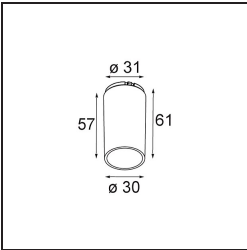

### Specifications

Material	13732083
Light Source Type	LED
LED Type	CITIZEN CLU7A3
LED technology	LED COB
CRI	Min. 90
Colour Temperature	2700K
Lifetime	L90B10 @50,000 Hours
Lamp Included	Yes
Number of Light Sources	1
CIE flux code	100 100 100 100 96
Binning (SDCM)	2
Light Direction	Down
Optic	Collimator
Measured beam angle (°)	16.0
Input Voltage	Constant Current Driver Required
Electrical Class	III
IP Rating	55
Glow wire rating (°C)	850
Indoor/Outdoor	Indoor
Application	Ceiling, Wall
Mounting	Recessed
Cut-out size (mm)	ø68 for Frame Recessed; ø89 for Frame Recessed TrimLess
Mounting depth (mm)	110.0
Adjustability	Not Applicable
Distance to Lighted Object (m)	0,1
Primary Colour & Primary Finish	Black, Matt
Gross weight (g)	188.0
Drive current (mA)	350      500
Min. forward voltage (Vf)	11,2      11,2
Max. forward voltage (Vf)	13,2      13,2
Connected load (W)	4,1      6,1
Luminous flux per lamp (lm)	390      525
Efficacy (lm/W)	95      86
Glare rating	3      4

Specifications

---

Remark

- Tetrix Recessed Ring or Tube Surface not included
  - This is not a complete product. Tetrix Recessed Ring or Tube Surface required.
  - This is not a complete product. Tetrix Recessed Ring or Tube Surface required.
-

**TM30 & CRI diagram**

**Light distribution & beam diagram**

**Optical Accessories**

- 13515038** Snoot 32 White Matt
- 13515032** Snoot 32 Black Structure

- 13515132** Honeycomb 33 Black Structure

- 13515232** Light Cone 44 Black Structure
- 13515238** Light Cone 44 White Matt