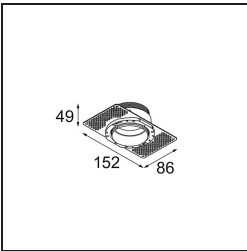

### Specifications

Material	13732083
Light Source Type	LED
LED Type	CITIZEN CLU7A3
LED technology	LED COB
CRI	Min. 90
Colour Temperature	2700K
Lifetime	L90B10 @50,000 Hours
Lamp Included	Yes
Number of Light Sources	1
CIE flux code	100 100 100 100 96
Binning (SDCM)	2
Light Direction	Down
Optic	Collimator
Measured beam angle (°)	16.0
Input Voltage	Constant Current Driver Required
Electrical Class	III
IP Rating	55
Glow wire rating (°C)	850
Indoor/Outdoor	Indoor
Application	Ceiling, Wall
Mounting	Recessed
Cut-out size (mm)	ø68 for Frame Recessed; ø89 for Frame Recessed TrimLess
Mounting depth (mm)	110.0
Adjustability	Not Applicable
Distance to Lighted Object (m)	0,1
Primary Colour & Primary Finish	Black, Matt
Gross weight (g)	188.0
Drive current (mA)	350      500
Min. forward voltage (Vf)	11,2      11,2
Max. forward voltage (Vf)	13,2      13,2
Connected load (W)	4,1      6,1
Luminous flux per lamp (lm)	390      525
Efficacy (lm/W)	95      86
Glare rating	3      4

Specifications

---

Remark

- Tetrix Recessed Ring or Tube Surface not included
  - This is not a complete product. Tetrix Recessed Ring or Tube Surface required.
  - This is not a complete product. Tetrix Recessed Ring or Tube Surface required.
-

**TM30 & CRI diagram**

**Light distribution & beam diagram**

**Optical Accessories**

- 13515038** Snoot 32 White Matt
- 13515032** Snoot 32 Black Structure

- 13515132** Honeycomb 33 Black Structure

- 13515232** Light Cone 44 Black Structure
- 13515238** Light Cone 44 White Matt

**Installation Accessories**

- 13510083** Ring Recessed 62 1x IP55 Black Matt
- 13510038** Ring Recessed 62 1x IP55 White Matt

- 13515430** Ring Recessed Trimless 62 1x

**13515530** Concrete Kit 62 150x150 1x