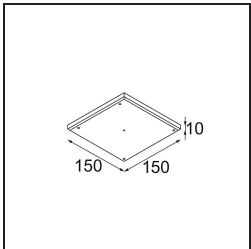

12292630 Gypsum Fibreboard 150x150

Wählen Sie das benötigte Zubehör