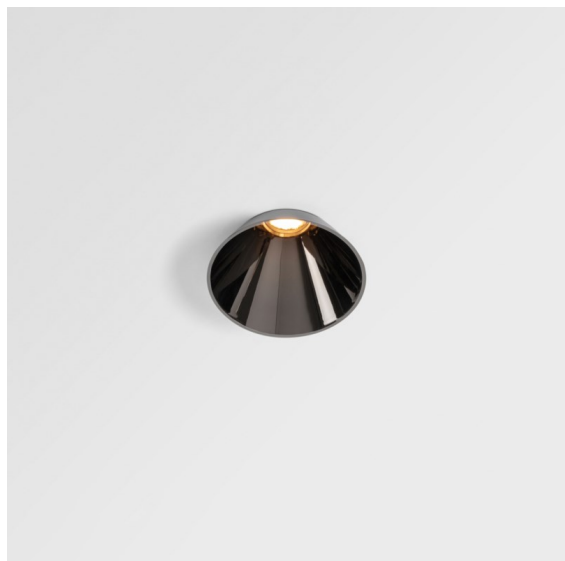

Date
Customer
Project
Type

Tetrix Cone Recessed 90 1x IP55 LED 2700K Spot DE Black Chrome

Peeking out of the ceiling, Tetrix cone knows how to attract attention. Pair it with black or white optical accessories and make Tetrix Cone's prominent design even more interesting. And if you're looking to light wet and damp places, or a wellness environment, Tetrix Cone will do the trick, thanks to its IP55 rating.

Specifications

Material	13732080
Light Source Type	LED
LED Type	CITIZEN CLU7A3
LED technology	LED COB
CRI	Min. 90
Colour Temperature	2700K
Lifetime	L90B10 @50,000 Hours
Lamp Included	Yes
Number of Light Sources	1
CIE flux code	100 100 100 100 97
Binning (SDCM)	2
Light Direction	Down
Optic	Collimator
Measured beam angle (°)	16.0
Input Voltage	Constant Current Driver Required
Electrical Class	III
IP Rating	55
Glow wire rating (°C)	850
Indoor/Outdoor	Indoor
Application	Ceiling, Wall
Mounting	Recessed
Cut-out size (mm)	ø68 for Frame Recessed; ø89 for Frame Recessed TrimLess
Mounting depth (mm)	110.0
Adjustability	Not Applicable
Distance to Lighted Object (m)	0,1
Primary Colour & Primary Finish	Black, Chrome
Gross weight (g)	188.0
Drive current (mA)	350 500
Min. forward voltage (Vf)	11,2 11,2
Max. forward voltage (Vf)	13,2 13,2
Connected load (W)	4,1 6,1
Luminous flux per lamp (lm)	394 530
Efficacy (lm/W)	96 87
Glare rating	3 4

Specifications

Remark

- Tetrix Recessed Ring or Tube Surface not included
 - This is not a complete product. Tetrix Recessed Ring or Tube Surface required.
 - This is not a complete product. Tetrix Recessed Ring or Tube Surface required.
-