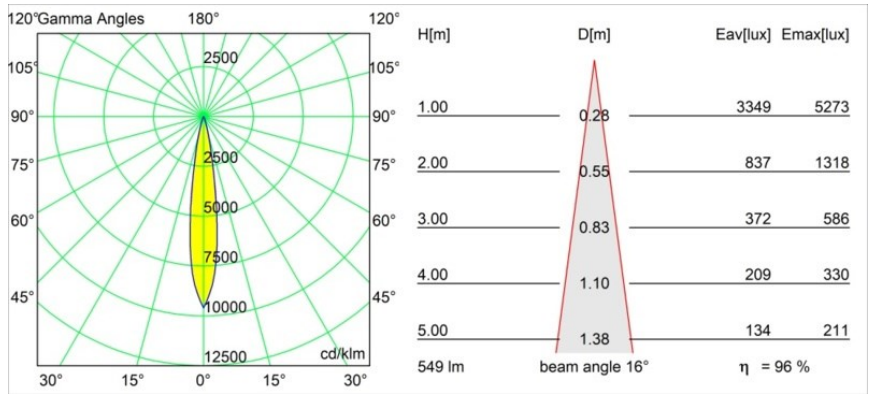

Light distribution & beam diagram