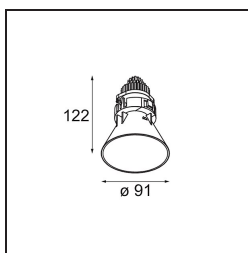

Date
Customer
Project
Type

*Tetrix Cone Recessed 90 1x IP55 LED 2700K Spot DE White Matt*

Peeking out of the ceiling, Tetrix cone knows how to attract attention. Pair it with black or white optical accessories and make Tetrix Cone's prominent design even more interesting. And if you're looking to light wet and damp places, or a wellness environment, Tetrix Cone will do the trick, thanks to its IP55 rating.

### Specifications

Material	13732038
Light Source Type	LED
LED Type	CITIZEN CLU7A3
LED technology	LED COB
CRI	Min. 90
Colour Temperature	2700K
Lifetime	L90B10 @50,000 Hours
Lamp Included	Yes
Number of Light Sources	1
CIE flux code	99 100 100 100 98
Binning (SDCM)	2
Light Direction	Down
Optic	Collimator
Measured beam angle (°)	16.0
Input Voltage	Constant Current Driver Required
Electrical Class	III
IP Rating	55
Glow wire rating (°C)	850
Indoor/Outdoor	Indoor
Application	Ceiling, Wall
Mounting	Recessed
Cut-out size (mm)	ø68 for Frame Recessed; ø89 for Frame Recessed TrimLess
Mounting depth (mm)	110.0
Adjustability	Not Applicable
Distance to Lighted Object (m)	0,1
Primary Colour & Primary Finish	White, Matt
Gross weight (g)	188.0
Drive current (mA)	350      500
Min. forward voltage (Vf)	11,2      11,2
Max. forward voltage (Vf)	13,2      13,2
Connected load (W)	4,1      6,1
Luminous flux per lamp (lm)	398      536
Efficacy (lm/W)	97      88
Glare rating	8      9