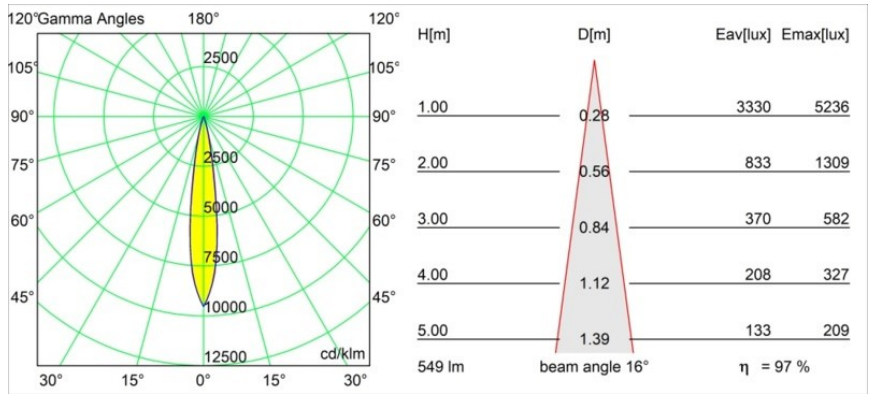

Light distribution & beam diagram