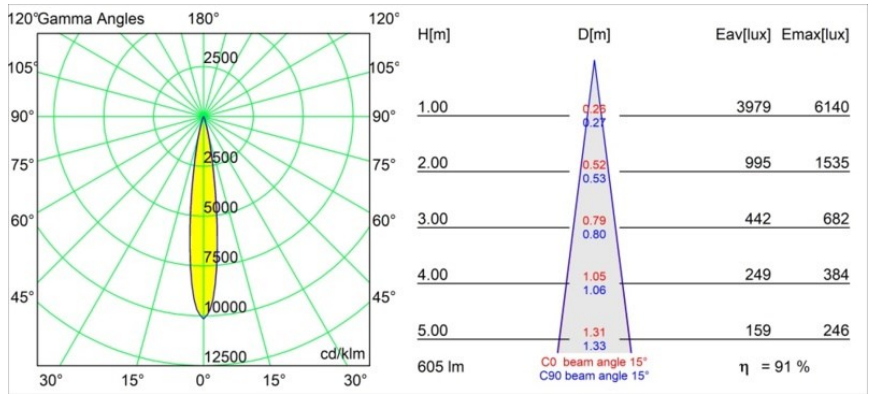

Light distribution & beam diagram