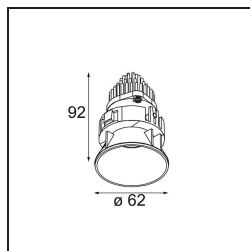

Specifications

Material	13731280
Light Source Type	LED
LED Type	CITIZEN CLU7A3
LED technology	LED COB
CRI	Min. 90
Colour Temperature	4000K
Lifetime	L90B10 @50,000 Hours
Lamp Included	Yes
Number of Light Sources	1
CIE flux code	100 100 100 100 93
Binning (SDCM)	2
Light Direction	Down
Optic	Collimator
Measured beam angle (°)	15.0
Input Voltage	Constant Current Driver Required
Electrical Class	III
IP Rating	55
Glow wire rating (°C)	850
Indoor/Outdoor	Indoor
Application	Ceiling, Wall
Mounting	Recessed
Cut-out size (mm)	ø68 for Frame Recessed; ø89 for Frame Recessed TrimLess
Mounting depth (mm)	110.0
Adjustability	Not Applicable
Distance to Lighted Object (m)	0,1
Primary Colour & Primary Finish	Black, Chrome
Gross weight (g)	148.0
Drive current (mA)	350 500
Min. forward voltage (Vf)	11,2 11,2
Max. forward voltage (Vf)	13,2 13,2
Connected load (W)	4,1 6,1
Luminous flux per lamp (lm)	416 560
Efficacy (lm/W)	102 92
Glare rating	1 2

Remark

- Tetrix Recessed Ring or Tube Surface not included
 - This is not a complete product. Tetrix Recessed Ring or Tube Surface required.
 - This is not a complete product. Tetrix Recessed Ring or Tube Surface required.
-