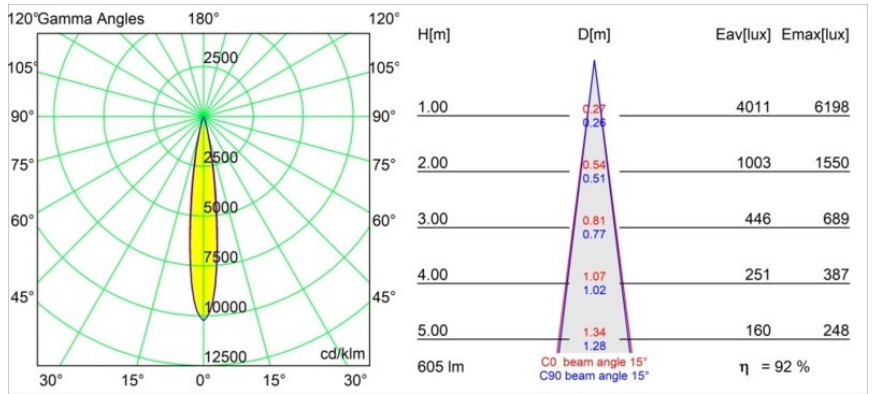

Light distribution & beam diagram