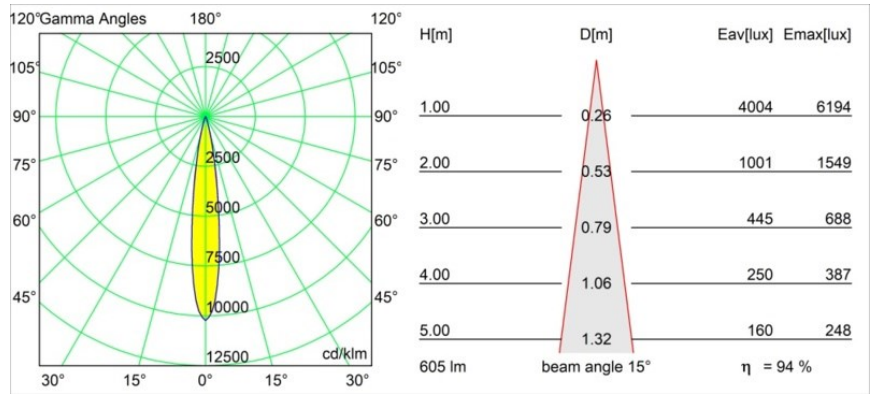

Light distribution & beam diagram