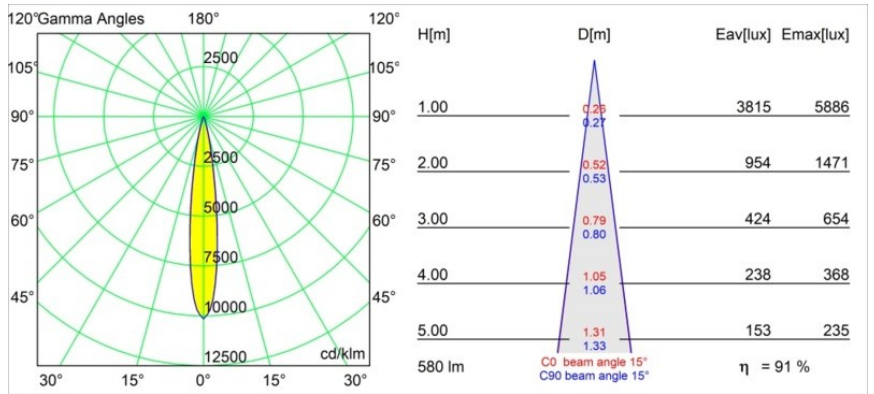

Light distribution & beam diagram