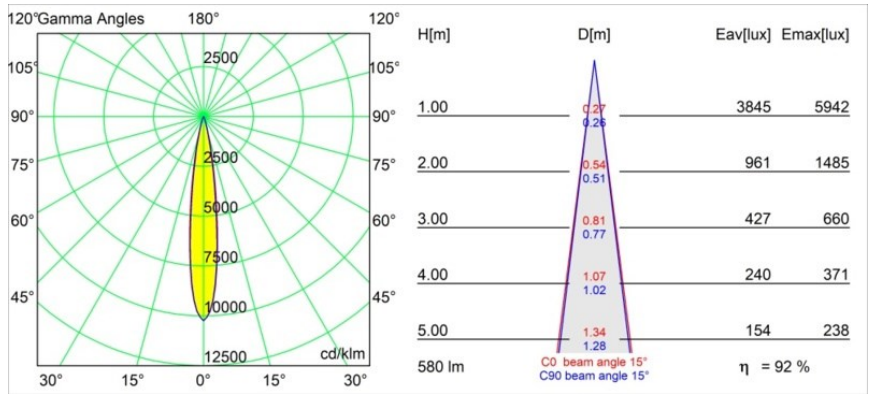

Light distribution & beam diagram