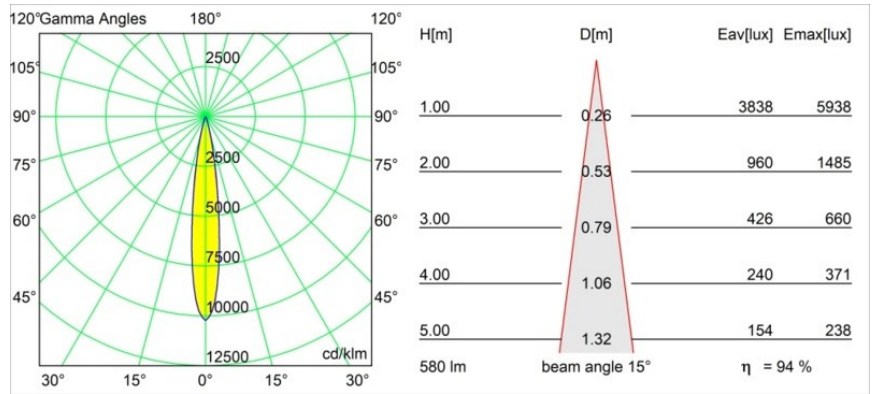

Light distribution & beam diagram