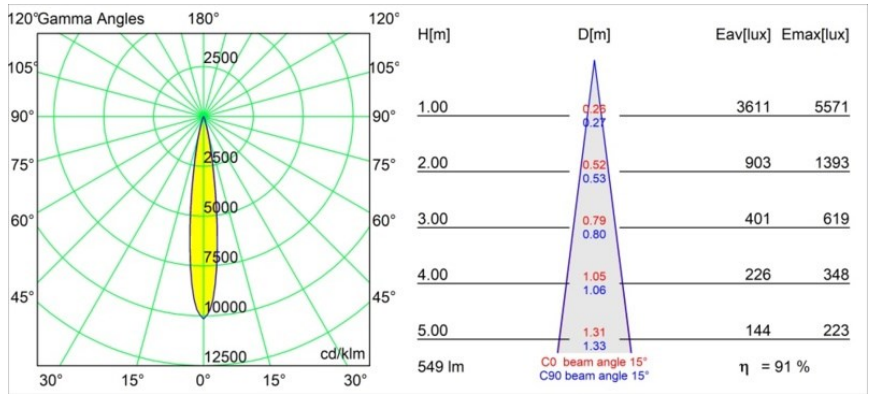

Light distribution & beam diagram