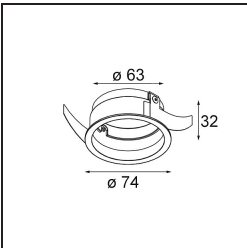

**Specifications**

Material	13731083
Light Source Type	LED
LED Type	CITIZEN CLU7A3
LED technology	LED COB
CRI	Min. 90
Colour Temperature	2700K
Lifetime	L90B10 @50,000 Hours
Lamp Included	Yes
Number of Light Sources	1
CIE flux code	100 100 100 100 92
Binning (SDCM)	2
Light Direction	Down
Optic	Collimator
Measured beam angle (°)	15.0
Input Voltage	Constant Current Driver Required
Electrical Class	III
IP Rating	55
Glow wire rating (°C)	850
Indoor/Outdoor	Indoor
Application	Ceiling, Wall
Mounting	Recessed
Cut-out size (mm)	ø68 for Frame Recessed; ø89 for Frame Recessed TrimLess
Mounting depth (mm)	110.0
Adjustability	Not Applicable
Distance to Lighted Object (m)	0,1
Primary Colour & Primary Finish	Black, Matt
Gross weight (g)	148.0
Drive current (mA)	350      500
Min. forward voltage (Vf)	11,2      11,2
Max. forward voltage (Vf)	13,2      13,2
Connected load (W)	4,1      6,1
Luminous flux per lamp (lm)	375      505
Efficacy (lm/W)	92      83
Glare rating	2      3

---

Remark

- Tetrix Recessed Ring or Tube Surface not included
  - This is not a complete product. Tetrix Recessed Ring or Tube Surface required.
  - This is not a complete product. Tetrix Recessed Ring or Tube Surface required.
-

**TM30 & CRI diagram**

**Light distribution & beam diagram**

**Optical Accessories**

**13515032** Snoot 32 Black Structure  
**13515038** Snoot 32 White Matt

**13515132** Honeycomb 33 Black Structure

**13515232** Light Cone 44 Black Structure  
**13515238** Light Cone 44 White Matt

**Installation Accessories**

**13510083** Ring Recessed 62 1x IP55 Black Matt  
**13510038** Ring Recessed 62 1x IP55 White Matt

**13515430** Ring Recessed Trimless 62 1x

**13515530** Concrete Kit 62 150x150 1x