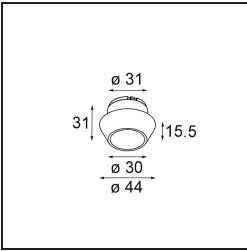

**Specifications**

Material	13731083
Light Source Type	LED
LED Type	CITIZEN CLU7A3
LED technology	LED COB
CRI	Min. 90
Colour Temperature	2700K
Lifetime	L90B10 @50,000 Hours
Lamp Included	Yes
Number of Light Sources	1
CIE flux code	100 100 100 100 92
Binning (SDCM)	2
Light Direction	Down
Optic	Collimator
Measured beam angle (°)	15.0
Input Voltage	Constant Current Driver Required
Electrical Class	III
IP Rating	55
Glow wire rating (°C)	850
Indoor/Outdoor	Indoor
Application	Ceiling, Wall
Mounting	Recessed
Cut-out size (mm)	ø68 for Frame Recessed; ø89 for Frame Recessed TrimLess
Mounting depth (mm)	110.0
Adjustability	Not Applicable
Distance to Lighted Object (m)	0,1
Primary Colour & Primary Finish	Black, Matt
Gross weight (g)	148.0
Drive current (mA)	350      500
Min. forward voltage (Vf)	11,2      11,2
Max. forward voltage (Vf)	13,2      13,2
Connected load (W)	4,1      6,1
Luminous flux per lamp (lm)	375      505
Efficacy (lm/W)	92      83
Glare rating	2      3

---

Remark

- Tetrix Recessed Ring or Tube Surface not included
  - This is not a complete product. Tetrix Recessed Ring or Tube Surface required.
  - This is not a complete product. Tetrix Recessed Ring or Tube Surface required.
-

**TM30 & CRI diagram**

**Light distribution & beam diagram**

**Optical Accessories**

**13515032** Snoot 32 Black Structure  
**13515038** Snoot 32 White Matt

**13515132** Honeycomb 33 Black Structure

**13515232** Light Cone 44 Black Structure  
**13515238** Light Cone 44 White Matt