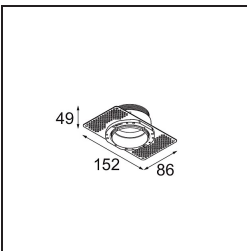

**Specifications**

Material	13731083
Light Source Type	LED
LED Type	CITIZEN CLU7A3
LED technology	LED COB
CRI	Min. 90
Colour Temperature	2700K
Lifetime	L90B10 @50,000 Hours
Lamp Included	Yes
Number of Light Sources	1
CIE flux code	100 100 100 100 92
Binning (SDCM)	2
Light Direction	Down
Optic	Collimator
Measured beam angle (°)	15.0
Input Voltage	Constant Current Driver Required
Electrical Class	III
IP Rating	55
Glow wire rating (°C)	850
Indoor/Outdoor	Indoor
Application	Ceiling, Wall
Mounting	Recessed
Cut-out size (mm)	ø68 for Frame Recessed; ø89 for Frame Recessed TrimLess
Mounting depth (mm)	110.0
Adjustability	Not Applicable
Distance to Lighted Object (m)	0,1
Primary Colour & Primary Finish	Black, Matt
Gross weight (g)	148.0
Drive current (mA)	350      500
Min. forward voltage (Vf)	11,2      11,2
Max. forward voltage (Vf)	13,2      13,2
Connected load (W)	4,1      6,1
Luminous flux per lamp (lm)	375      505
Efficacy (lm/W)	92      83
Glare rating	2      3

---

Remark

- Tetrix Recessed Ring or Tube Surface not included
  - This is not a complete product. Tetrix Recessed Ring or Tube Surface required.
  - This is not a complete product. Tetrix Recessed Ring or Tube Surface required.
-

**TM30 & CRI diagram**

**Light distribution & beam diagram**

**Optical Accessories**

**13515032** Snoot 32 Black Structure  
**13515038** Snoot 32 White Matt

**13515132** Honeycomb 33 Black Structure

**13515232** Light Cone 44 Black Structure  
**13515238** Light Cone 44 White Matt

**Installation Accessories**

**13510083** Ring Recessed 62 1x IP55 Black Matt  
**13510038** Ring Recessed 62 1x IP55 White Matt

**13515430** Ring Recessed Trimless 62 1x

**13515530** Concrete Kit 62 150x150 1x