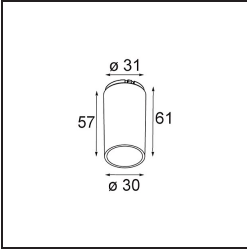

**Specifications**

Material	13731083
Light Source Type	LED
LED Type	CITIZEN CLU7A3
LED technology	LED COB
CRI	Min. 90
Colour Temperature	2700K
Lifetime	L90B10 @50,000 Hours
Lamp Included	Yes
Number of Light Sources	1
CIE flux code	100 100 100 100 92
Binning (SDCM)	2
Light Direction	Down
Optic	Collimator
Measured beam angle (°)	15.0
Input Voltage	Constant Current Driver Required
Electrical Class	III
IP Rating	55
Glow wire rating (°C)	850
Indoor/Outdoor	Indoor
Application	Ceiling, Wall
Mounting	Recessed
Cut-out size (mm)	ø68 for Frame Recessed; ø89 for Frame Recessed TrimLess
Mounting depth (mm)	110.0
Adjustability	Not Applicable
Distance to Lighted Object (m)	0,1
Primary Colour & Primary Finish	Black, Matt
Gross weight (g)	148.0
Drive current (mA)	350      500
Min. forward voltage (Vf)	11,2      11,2
Max. forward voltage (Vf)	13,2      13,2
Connected load (W)	4,1      6,1
Luminous flux per lamp (lm)	375      505
Efficacy (lm/W)	92      83
Glare rating	2      3

---

Remark

- Tetrix Recessed Ring or Tube Surface not included
  - This is not a complete product. Tetrix Recessed Ring or Tube Surface required.
  - This is not a complete product. Tetrix Recessed Ring or Tube Surface required.
-

**TM30 & CRI diagram**

**Light distribution & beam diagram**

**Optical Accessories**

**13515032** Snoot 32 Black Structure  
**13515038** Snoot 32 White Matt

**13515132** Honeycomb 33 Black Structure

**13515232** Light Cone 44 Black Structure  
**13515238** Light Cone 44 White Matt