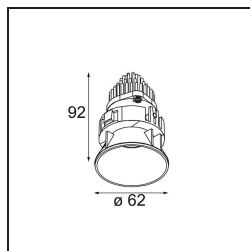

Specifications

Material	13731080
Light Source Type	LED
LED Type	CITIZEN CLU7A3
LED technology	LED COB
CRI	Min. 90
Colour Temperature	2700K
Lifetime	L90B10 @50,000 Hours
Lamp Included	Yes
Number of Light Sources	1
CIE flux code	100 100 100 100 93
Binning (SDCM)	2
Light Direction	Down
Optic	Collimator
Measured beam angle (°)	15.0
Input Voltage	Constant Current Driver Required
Electrical Class	III
IP Rating	55
Glow wire rating (°C)	850
Indoor/Outdoor	Indoor
Application	Ceiling, Wall
Mounting	Recessed
Cut-out size (mm)	ø68 for Frame Recessed; ø89 for Frame Recessed TrimLess
Mounting depth (mm)	110.0
Adjustability	Not Applicable
Distance to Lighted Object (m)	0,1
Primary Colour & Primary Finish	Black, Chrome
Gross weight (g)	148.0
Drive current (mA)	350 500
Min. forward voltage (Vf)	11,2 11,2
Max. forward voltage (Vf)	13,2 13,2
Connected load (W)	4,1 6,1
Luminous flux per lamp (lm)	378 508
Efficacy (lm/W)	92 83
Glare rating	1 2

Remark	<ul style="list-style-type: none">• Tetrix Recessed Ring or Tube Surface not included• This is not a complete product. Tetrix Recessed Ring or Tube Surface required.• This is not a complete product. Tetrix Recessed Ring or Tube Surface required.
--------	---