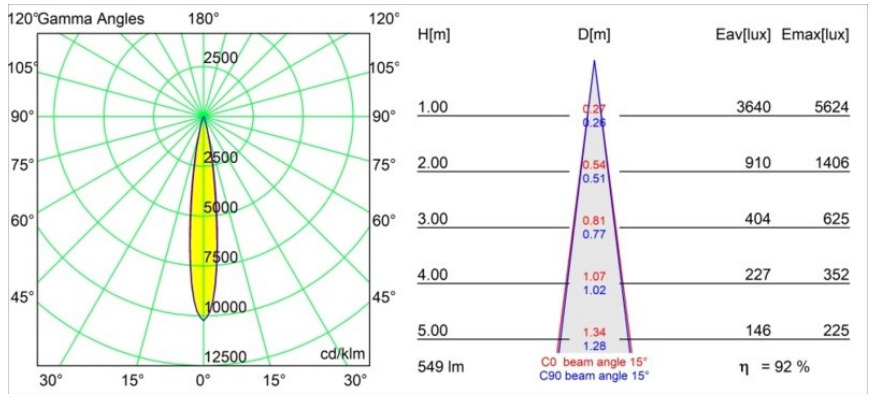

Light distribution & beam diagram