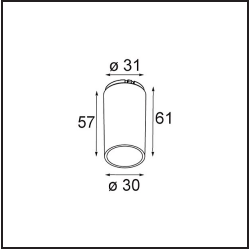

Optical Accessories

13515032 Snoot 32 Black Structure
13515038 Snoot 32 White Matt