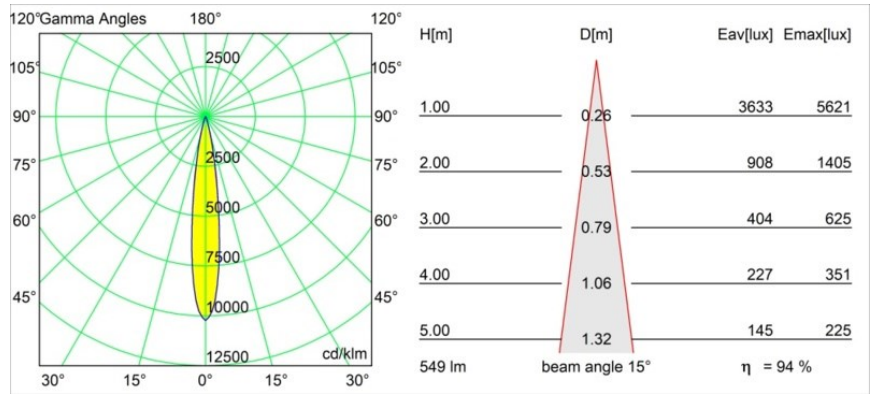

Light distribution & beam diagram