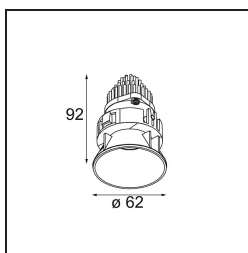

**Specifications**

|                                 |                                                         |
|---------------------------------|---------------------------------------------------------|
| Material                        | 13731038                                                |
| Light Source Type               | LED                                                     |
| LED Type                        | CITIZEN CLU7A3                                          |
| LED technology                  | LED COB                                                 |
| CRI                             | Min. 90                                                 |
| Colour Temperature              | 2700K                                                   |
| Lifetime                        | L90B10 @50,000 Hours                                    |
| Lamp Included                   | Yes                                                     |
| Number of Light Sources         | 1                                                       |
| CIE flux code                   | 99 100 100 100 95                                       |
| Binning (SDCM)                  | 2                                                       |
| Light Direction                 | Down                                                    |
| Optic                           | Collimator                                              |
| Measured beam angle (°)         | 15.0                                                    |
| Input Voltage                   | Constant Current Driver Required                        |
| Electrical Class                | III                                                     |
| IP Rating                       | 55                                                      |
| Glow wire rating (°C)           | 850                                                     |
| Indoor/Outdoor                  | Indoor                                                  |
| Application                     | Ceiling, Wall                                           |
| Mounting                        | Recessed                                                |
| Cut-out size (mm)               | ø68 for Frame Recessed; ø89 for Frame Recessed TrimLess |
| Mounting depth (mm)             | 110.0                                                   |
| Adjustability                   | Not Applicable                                          |
| Distance to Lighted Object (m)  | 0,1                                                     |
| Primary Colour & Primary Finish | White, Matt                                             |
| Gross weight (g)                | 148.0                                                   |
| Drive current (mA)              | 350      500                                            |
| Min. forward voltage (Vf)       | 11,2      11,2                                          |
| Max. forward voltage (Vf)       | 13,2      13,2                                          |
| Connected load (W)              | 4,1      6,1                                            |
| Luminous flux per lamp (lm)     | 386      519                                            |
| Efficacy (lm/W)                 | 94      85                                              |
| Glare rating                    | 6      7                                                |