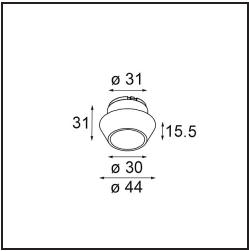

13515232 Light Cone 44 Black Structure
13515238 Light Cone 44 White Matt