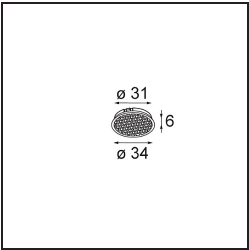

13515132 Honeycomb 33 Black Structure