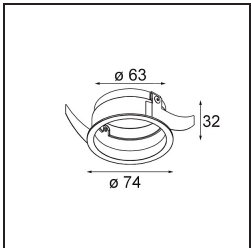

Specifications

Material	13730283
Light Source Type	LED
LED Type	CITIZEN CLU7A3
LED technology	LED COB
CRI	Min. 90
Colour Temperature	4000K
Lifetime	L90B10 @50,000 Hours
Lamp Included	Yes
Number of Light Sources	1
CIE flux code	100 100 100 100 96
Binning (SDCM)	2
Light Direction	Down
Optic	Collimator
Measured beam angle (°)	15.0
Input Voltage	Constant Current Driver Required
Electrical Class	III
IP Rating	55
Glow wire rating (°C)	850
Indoor/Outdoor	Indoor
Application	Ceiling, Wall
Mounting	Recessed
Cut-out size (mm)	ø68 for Frame Recessed; ø89 for Frame Recessed TrimLess
Mounting depth (mm)	110.0
Adjustability	Not Applicable
Distance to Lighted Object (m)	0,1
Primary Colour & Primary Finish	Black, Matt
Gross weight (g)	148.0
Drive current (mA)	350 500
Min. forward voltage (Vf)	11,2 11,2
Max. forward voltage (Vf)	13,2 13,2
Connected load (W)	4,1 6,1
Luminous flux per lamp (lm)	433 583
Efficacy (lm/W)	106 96
Glare rating	5 6

Remark

- Tetrix Recessed Ring or Tube Surface not included
 - This is not a complete product. Tetrix Recessed Ring or Tube Surface required.
 - This is not a complete product. Tetrix Recessed Ring or Tube Surface required.
-

TM30 & CRI diagram

Light distribution & beam diagram

Optical Accessories

13515132 Honeycomb 33 Black Structure

13515038 Snoot 32 White Matt
13515032 Snoot 32 Black Structure

13515232 Light Cone 44 Black Structure
13515238 Light Cone 44 White Matt

Installation Accessories

13510083 Ring Recessed 62 1x IP55 Black Matt
13510038 Ring Recessed 62 1x IP55 White Matt

13515430 Ring Recessed Trimless 62 1x

13515530 Concrete Kit 62 150x150 1x

13515630 Concrete Ring 62 Standard Installation Housing