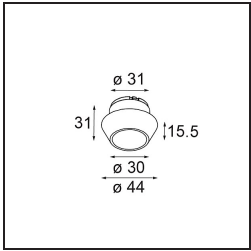

Specifications

Material	13730283
Light Source Type	LED
LED Type	CITIZEN CLU7A3
LED technology	LED COB
CRI	Min. 90
Colour Temperature	4000K
Lifetime	L90B10 @50,000 Hours
Lamp Included	Yes
Number of Light Sources	1
CIE flux code	100 100 100 100 96
Binning (SDCM)	2
Light Direction	Down
Optic	Collimator
Measured beam angle (°)	15.0
Input Voltage	Constant Current Driver Required
Electrical Class	III
IP Rating	55
Glow wire rating (°C)	850
Indoor/Outdoor	Indoor
Application	Ceiling, Wall
Mounting	Recessed
Cut-out size (mm)	ø68 for Frame Recessed; ø89 for Frame Recessed TrimLess
Mounting depth (mm)	110.0
Adjustability	Not Applicable
Distance to Lighted Object (m)	0,1
Primary Colour & Primary Finish	Black, Matt
Gross weight (g)	148.0
Drive current (mA)	350 500
Min. forward voltage (Vf)	11,2 11,2
Max. forward voltage (Vf)	13,2 13,2
Connected load (W)	4,1 6,1
Luminous flux per lamp (lm)	433 583
Efficacy (lm/W)	106 96
Glare rating	5 6

Remark

- Tetrix Recessed Ring or Tube Surface not included
 - This is not a complete product. Tetrix Recessed Ring or Tube Surface required.
 - This is not a complete product. Tetrix Recessed Ring or Tube Surface required.
-

TM30 & CRI diagram

Light distribution & beam diagram

Optical Accessories

13515132 Honeycomb 33 Black Structure

13515038 Snoot 32 White Matt
13515032 Snoot 32 Black Structure

13515232 Light Cone 44 Black Structure
13515238 Light Cone 44 White Matt