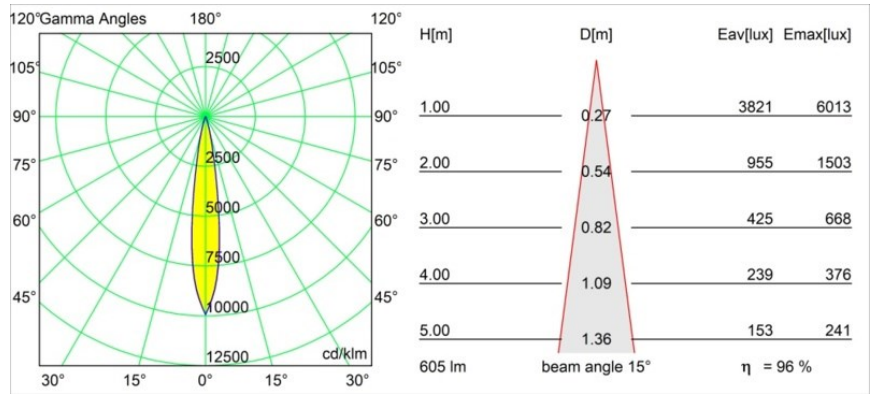

Light distribution & beam diagram