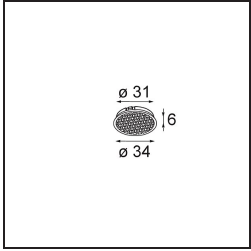

Specifications

Material	13730283
Light Source Type	LED
LED Type	CITIZEN CLU7A3
LED technology	LED COB
CRI	Min. 90
Colour Temperature	4000K
Lifetime	L90B10 @50,000 Hours
Lamp Included	Yes
Number of Light Sources	1
CIE flux code	100 100 100 100 96
Binning (SDCM)	2
Light Direction	Down
Optic	Collimator
Measured beam angle (°)	15.0
Input Voltage	Constant Current Driver Required
Electrical Class	III
IP Rating	55
Glow wire rating (°C)	850
Indoor/Outdoor	Indoor
Application	Ceiling, Wall
Mounting	Recessed
Cut-out size (mm)	ø68 for Frame Recessed; ø89 for Frame Recessed TrimLess
Mounting depth (mm)	110.0
Adjustability	Not Applicable
Distance to Lighted Object (m)	0,1
Primary Colour & Primary Finish	Black, Matt
Gross weight (g)	148.0
Drive current (mA)	350 500
Min. forward voltage (Vf)	11,2 11,2
Max. forward voltage (Vf)	13,2 13,2
Connected load (W)	4,1 6,1
Luminous flux per lamp (lm)	433 583
Efficacy (lm/W)	106 96
Glare rating	5 6

Remark

- Tetrix Recessed Ring or Tube Surface not included
 - This is not a complete product. Tetrix Recessed Ring or Tube Surface required.
 - This is not a complete product. Tetrix Recessed Ring or Tube Surface required.
-

TM30 & CRI diagram

Light distribution & beam diagram

Optical Accessories

13515132 Honeycomb 33 Black Structure

13515038 Snoot 32 White Matt
13515032 Snoot 32 Black Structure

13515232 Light Cone 44 Black Structure
13515238 Light Cone 44 White Matt