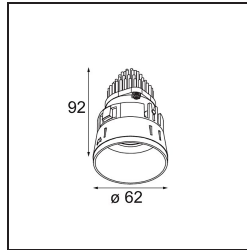

Date
Customer
Project
Type

Tetrix Straight Recessed 62 1x IP55 LED 4000K Spot DE Black Matt

Playing with pieces, fitting them together in all kinds of intricate ways. Tetrix invites you to give it your personal touch with design options and accessories. It's versatile, fits everywhere, and is a breeze to install.

Specifications

Material	13730283
Light Source Type	LED
LED Type	CITIZEN CLU7A3
LED technology	LED COB
CRI	Min. 90
Colour Temperature	4000K
Lifetime	L90B10 @50,000 Hours
Lamp Included	Yes
Number of Light Sources	1
CIE flux code	100 100 100 100 96
Binning (SDCM)	2
Light Direction	Down
Optic	Collimator
Measured beam angle (°)	15.0
Input Voltage	Constant Current Driver Required
Electrical Class	III
IP Rating	55
Glow wire rating (°C)	850
Indoor/Outdoor	Indoor
Application	Ceiling, Wall
Mounting	Recessed
Cut-out size (mm)	ø68 for Frame Recessed; ø89 for Frame Recessed TrimLess
Mounting depth (mm)	110.0
Adjustability	Not Applicable
Distance to Lighted Object (m)	0,1
Primary Colour & Primary Finish	Black, Matt
Gross weight (g)	148.0
Drive current (mA)	350 500
Min. forward voltage (Vf)	11,2 11,2
Max. forward voltage (Vf)	13,2 13,2
Connected load (W)	4,1 6,1
Luminous flux per lamp (lm)	433 583
Efficacy (lm/W)	106 96
Glare rating	5 6

Remark

- Tetrix Recessed Ring or Tube Surface not included
 - This is not a complete product. Tetrix Recessed Ring or Tube Surface required.
 - This is not a complete product. Tetrix Recessed Ring or Tube Surface required.
-