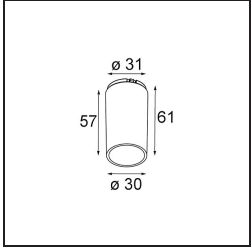

Specifications

Material	13730283
Light Source Type	LED
LED Type	CITIZEN CLU7A3
LED technology	LED COB
CRI	Min. 90
Colour Temperature	4000K
Lifetime	L90B10 @50,000 Hours
Lamp Included	Yes
Number of Light Sources	1
CIE flux code	100 100 100 100 96
Binning (SDCM)	2
Light Direction	Down
Optic	Collimator
Measured beam angle (°)	15.0
Input Voltage	Constant Current Driver Required
Electrical Class	III
IP Rating	55
Glow wire rating (°C)	850
Indoor/Outdoor	Indoor
Application	Ceiling, Wall
Mounting	Recessed
Cut-out size (mm)	ø68 for Frame Recessed; ø89 for Frame Recessed TrimLess
Mounting depth (mm)	110.0
Adjustability	Not Applicable
Distance to Lighted Object (m)	0,1
Primary Colour & Primary Finish	Black, Matt
Gross weight (g)	148.0
Drive current (mA)	350 500
Min. forward voltage (Vf)	11,2 11,2
Max. forward voltage (Vf)	13,2 13,2
Connected load (W)	4,1 6,1
Luminous flux per lamp (lm)	433 583
Efficacy (lm/W)	106 96
Glare rating	5 6

Remark

- Tetrix Recessed Ring or Tube Surface not included
 - This is not a complete product. Tetrix Recessed Ring or Tube Surface required.
 - This is not a complete product. Tetrix Recessed Ring or Tube Surface required.
-

TM30 & CRI diagram

Light distribution & beam diagram

Optical Accessories

13515132 Honeycomb 33 Black Structure

13515038 Snoot 32 White Matt
13515032 Snoot 32 Black Structure

13515232 Light Cone 44 Black Structure
13515238 Light Cone 44 White Matt

Installation Accessories

13510083 Ring Recessed 62 1x IP55 Black Matt
13510038 Ring Recessed 62 1x IP55 White Matt

13515430 Ring Recessed Trimless 62 1x

13515530 Concrete Kit 62 150x150 1x

13515630 Concrete Ring 62 Standard Installation Housing