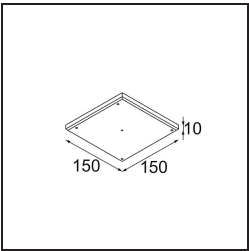

12292630 Gypsum Fibreboard 150x150

Choose a required accessory