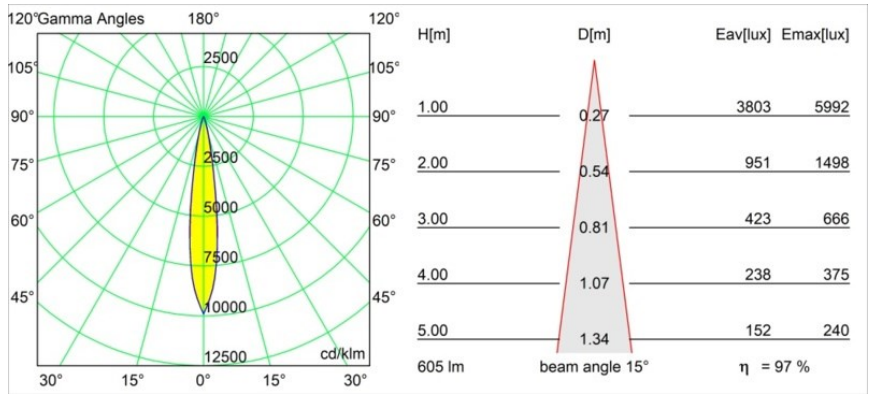

Light distribution & beam diagram