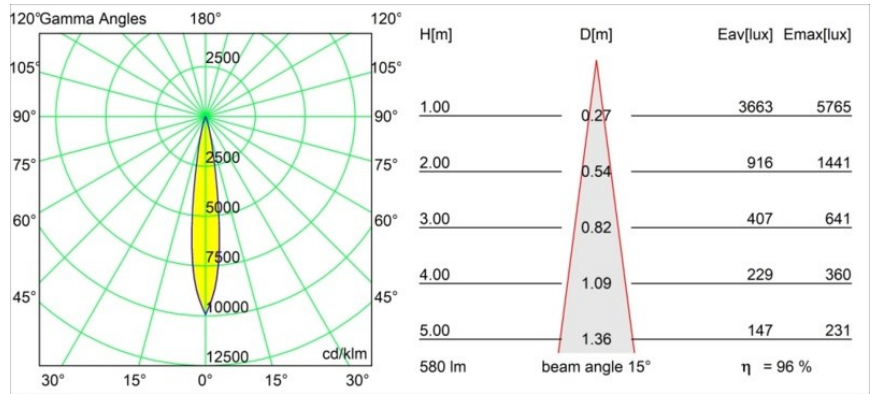

Light distribution & beam diagram