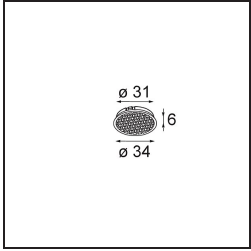

**Specifications**

Material	13730183
Light Source Type	LED
LED Type	CITIZEN CLU7A3
LED technology	LED COB
CRI	Min. 90
Colour Temperature	3000K
Lifetime	L90B10 @50,000 Hours
Lamp Included	Yes
Number of Light Sources	1
CIE flux code	100 100 100 100 96
Binning (SDCM)	2
Light Direction	Down
Optic	Collimator
Measured beam angle (°)	15.0
Input Voltage	Constant Current Driver Required
Electrical Class	III
IP Rating	55
Glow wire rating (°C)	850
Indoor/Outdoor	Indoor
Application	Ceiling, Wall
Mounting	Recessed
Cut-out size (mm)	ø68 for Frame Recessed; ø89 for Frame Recessed TrimLess
Mounting depth (mm)	110.0
Adjustability	Not Applicable
Distance to Lighted Object (m)	0,1
Primary Colour & Primary Finish	Black, Matt
Gross weight (g)	146.0
Drive current (mA)	350      500
Min. forward voltage (Vf)	11,2      11,2
Max. forward voltage (Vf)	13,2      13,2
Connected load (W)	4,1      6,1
Luminous flux per lamp (lm)	416      559
Efficacy (lm/W)	101      92
Glare rating	5      6

---

**TM30 & CRI diagram**

**Light distribution & beam diagram**

**Optical Accessories**

**13515132** Honeycomb 33 Black Structure

**13515038** Snoot 32 White Matt  
**13515032** Snoot 32 Black Structure

**13515232** Light Cone 44 Black Structure  
**13515238** Light Cone 44 White Matt