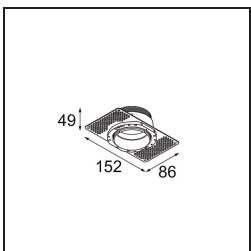

**Specifications**

Material	13730183
Light Source Type	LED
LED Type	CITIZEN CLU7A3
LED technology	LED COB
CRI	Min. 90
Colour Temperature	3000K
Lifetime	L90B10 @50,000 Hours
Lamp Included	Yes
Number of Light Sources	1
CIE flux code	100 100 100 100 96
Binning (SDCM)	2
Light Direction	Down
Optic	Collimator
Measured beam angle (°)	15.0
Input Voltage	Constant Current Driver Required
Electrical Class	III
IP Rating	55
Glow wire rating (°C)	850
Indoor/Outdoor	Indoor
Application	Ceiling, Wall
Mounting	Recessed
Cut-out size (mm)	ø68 for Frame Recessed; ø89 for Frame Recessed TrimLess
Mounting depth (mm)	110.0
Adjustability	Not Applicable
Distance to Lighted Object (m)	0,1
Primary Colour & Primary Finish	Black, Matt
Gross weight (g)	146.0
Drive current (mA)	350      500
Min. forward voltage (Vf)	11,2      11,2
Max. forward voltage (Vf)	13,2      13,2
Connected load (W)	4,1      6,1
Luminous flux per lamp (lm)	416      559
Efficacy (lm/W)	101      92
Glare rating	5      6

---

Remark	<ul style="list-style-type: none"><li>• Tetrix Recessed Ring or Tube Surface not included</li><li>• This is not a complete product. Tetrix Recessed Ring or Tube Surface required.</li><li>• This is not a complete product. Tetrix Recessed Ring or Tube Surface required.</li></ul>
--------	---

---

**TM30 & CRI diagram**

**Light distribution & beam diagram**

**Optical Accessories**

**13515132** Honeycomb 33 Black Structure

**13515038** Snoot 32 White Matt  
**13515032** Snoot 32 Black Structure

**13515232** Light Cone 44 Black Structure  
**13515238** Light Cone 44 White Matt

**Installation Accessories**

**13510083** Ring Recessed 62 1x IP55 Black Matt  
**13510038** Ring Recessed 62 1x IP55 White Matt

**13515430** Ring Recessed Trimless 62 1x

**13515530** Concrete Kit 62 150x150 1x