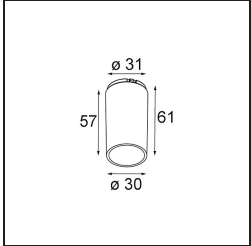

**Specifications**

Material	13730183
Light Source Type	LED
LED Type	CITIZEN CLU7A3
LED technology	LED COB
CRI	Min. 90
Colour Temperature	3000K
Lifetime	L90B10 @50,000 Hours
Lamp Included	Yes
Number of Light Sources	1
CIE flux code	100 100 100 100 96
Binning (SDCM)	2
Light Direction	Down
Optic	Collimator
Measured beam angle (°)	15.0
Input Voltage	Constant Current Driver Required
Electrical Class	III
IP Rating	55
Glow wire rating (°C)	850
Indoor/Outdoor	Indoor
Application	Ceiling, Wall
Mounting	Recessed
Cut-out size (mm)	ø68 for Frame Recessed; ø89 for Frame Recessed TrimLess
Mounting depth (mm)	110.0
Adjustability	Not Applicable
Distance to Lighted Object (m)	0,1
Primary Colour & Primary Finish	Black, Matt
Gross weight (g)	146.0
Drive current (mA)	350      500
Min. forward voltage (Vf)	11,2      11,2
Max. forward voltage (Vf)	13,2      13,2
Connected load (W)	4,1      6,1
Luminous flux per lamp (lm)	416      559
Efficacy (lm/W)	101      92
Glare rating	5      6

---

Remark	<ul style="list-style-type: none"><li>• Tetrix Recessed Ring or Tube Surface not included</li><li>• This is not a complete product. Tetrix Recessed Ring or Tube Surface required.</li><li>• This is not a complete product. Tetrix Recessed Ring or Tube Surface required.</li></ul>
--------	---

---

**TM30 & CRI diagram**

**Light distribution & beam diagram**

**Optical Accessories**

**13515132** Honeycomb 33 Black Structure

**13515038** Snoot 32 White Matt  
**13515032** Snoot 32 Black Structure

**13515232** Light Cone 44 Black Structure  
**13515238** Light Cone 44 White Matt

**Installation Accessories**

**13510083** Ring Recessed 62 1x IP55 Black Matt  
**13510038** Ring Recessed 62 1x IP55 White Matt

**13515430** Ring Recessed Trimless 62 1x

**13515530** Concrete Kit 62 150x150 1x