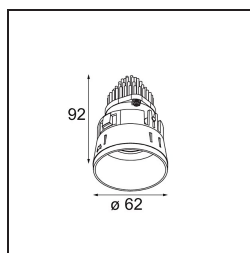

**Specifications**

Material	13730138
Light Source Type	LED
LED Type	CITIZEN CLU7A3
LED technology	LED COB
CRI	Min. 90
Colour Temperature	3000K
Lifetime	L90B10 @50,000 Hours
Lamp Included	Yes
Number of Light Sources	1
CIE flux code	99 99 100 100 98
Binning (SDCM)	2
Light Direction	Down
Optic	Collimator
Measured beam angle (°)	15.0
Input Voltage	Constant Current Driver Required
Electrical Class	III
IP Rating	55
Glow wire rating (°C)	850
Indoor/Outdoor	Indoor
Application	Ceiling, Wall
Mounting	Recessed
Cut-out size (mm)	ø68 for Frame Recessed; ø89 for Frame Recessed TrimLess
Mounting depth (mm)	110.0
Adjustability	Not Applicable
Distance to Lighted Object (m)	0,1
Primary Colour & Primary Finish	White, Matt
Gross weight (g)	146.0
Drive current (mA)	350      500
Min. forward voltage (Vf)	11,2      11,2
Max. forward voltage (Vf)	13,2      13,2
Connected load (W)	4,1      6,1
Luminous flux per lamp (lm)	423      568
Efficacy (lm/W)	103      93
Glare rating	11      12

---

Remark

- Tetrix Recessed Ring or Tube Surface not included
  - This is not a complete product. Tetrix Recessed Ring or Tube Surface required.
  - This is not a complete product. Tetrix Recessed Ring or Tube Surface required.
-