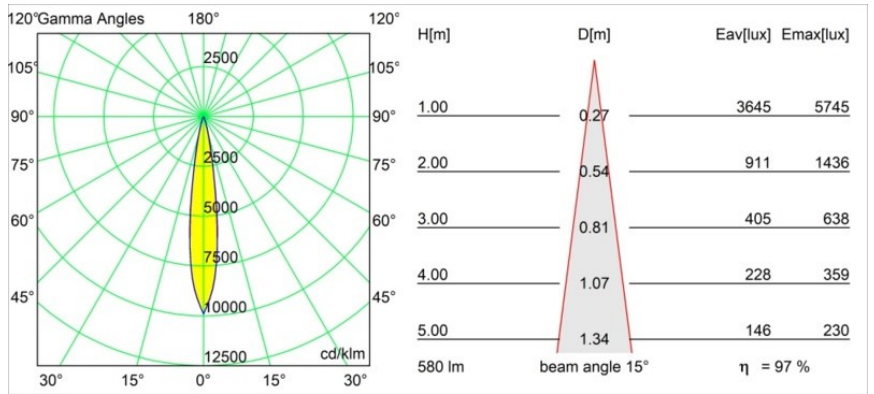

Light distribution & beam diagram