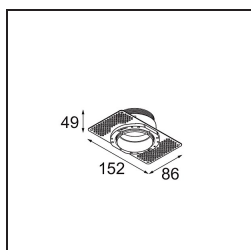

TM30 & CRI diagram

Light distribution & beam diagram

Accesorios Opticos

13515132 Honeycomb 33 Black Structure

13515038 Snoot 32 White Matt
13515032 Snoot 32 Black Structure

13515232 Light Cone 44 Black Structure
13515238 Light Cone 44 White Matt

Accesorios Instalación

13510083 Ring Recessed 62 1x IP55 Black Matt
13510038 Ring Recessed 62 1x IP55 White Matt

13515430 Ring Recessed Trimless 62 1x

13515530 Concrete Kit 62 150x150 1x

13515630 Concrete Ring 62 Standard Installation Housing