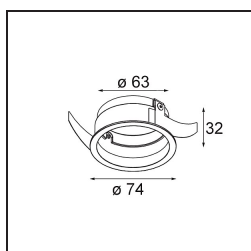

TM30 & CRI diagram

Light distribution & beam diagram

Accesorios Opticos

13515132 Honeycomb 33 Black Structure

13515038 Snoot 32 White Matt
13515032 Snoot 32 Black Structure

13515232 Light Cone 44 Black Structure
13515238 Light Cone 44 White Matt

Accesorios Instalación

13510083 Ring Recessed 62 1x IP55 Black Matt
13510038 Ring Recessed 62 1x IP55 White Matt

13515430 Ring Recessed Trimless 62 1x

13515530 Concrete Kit 62 150x150 1x

13515630 Concrete Ring 62 Standard Installation Housing