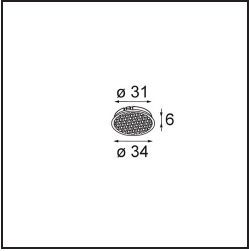

Specifications

Material	13730083
Light Source Type	LED
LED Type	CITIZEN CLU7A3
LED technology	LED COB
CRI	Min. 90
Colour Temperature	2700K
Lifetime	L90B10 @50,000 Hours
Lamp Included	Yes
Number of Light Sources	1
CIE flux code	100 100 100 100 96
Binning (SDCM)	2
Light Direction	Down
Optic	Collimator
Measured beam angle (°)	15.0
Input Voltage	Constant Current Driver Required
Electrical Class	III
IP Rating	55
Glow wire rating (°C)	850
Indoor/Outdoor	Indoor
Application	Ceiling, Wall
Mounting	Recessed
Cut-out size (mm)	ø68 for Frame Recessed; ø89 for Frame Recessed TrimLess
Mounting depth (mm)	110.0
Adjustability	Not Applicable
Distance to Lighted Object (m)	0,1
Primary Colour & Primary Finish	Black, Matt
Gross weight (g)	146.0
Drive current (mA)	350 500
Min. forward voltage (Vf)	11,2 11,2
Max. forward voltage (Vf)	13,2 13,2
Connected load (W)	4,1 6,1
Luminous flux per lamp (lm)	393 529
Efficacy (lm/W)	96 87
Glare rating	5 6

Remark

- Tetrix Recessed Ring or Tube Surface not included
 - This is not a complete product. Tetrix Recessed Ring or Tube Surface required.
 - This is not a complete product. Tetrix Recessed Ring or Tube Surface required.
-

TM30 & CRI diagram

Light distribution & beam diagram

Optical Accessories

13515132 Honeycomb 33 Black Structure

13515038 Snoot 32 White Matt
13515032 Snoot 32 Black Structure

13515232 Light Cone 44 Black Structure
13515238 Light Cone 44 White Matt