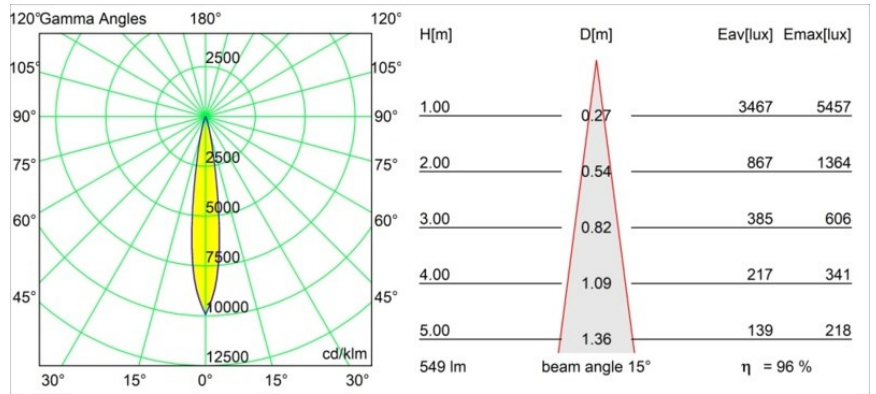

Light distribution & beam diagram