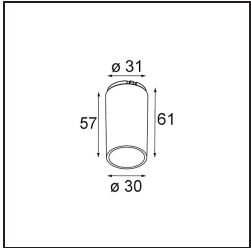

Specifications

Material	13730083
Light Source Type	LED
LED Type	CITIZEN CLU7A3
LED technology	LED COB
CRI	Min. 90
Colour Temperature	2700K
Lifetime	L90B10 @50,000 Hours
Lamp Included	Yes
Number of Light Sources	1
CIE flux code	100 100 100 100 96
Binning (SDCM)	2
Light Direction	Down
Optic	Collimator
Measured beam angle (°)	15.0
Input Voltage	Constant Current Driver Required
Electrical Class	III
IP Rating	55
Glow wire rating (°C)	850
Indoor/Outdoor	Indoor
Application	Ceiling, Wall
Mounting	Recessed
Cut-out size (mm)	ø68 for Frame Recessed; ø89 for Frame Recessed TrimLess
Mounting depth (mm)	110.0
Adjustability	Not Applicable
Distance to Lighted Object (m)	0,1
Primary Colour & Primary Finish	Black, Matt
Gross weight (g)	146.0
Drive current (mA)	350 500
Min. forward voltage (Vf)	11,2 11,2
Max. forward voltage (Vf)	13,2 13,2
Connected load (W)	4,1 6,1
Luminous flux per lamp (lm)	393 529
Efficacy (lm/W)	96 87
Glare rating	5 6

Remark	<ul style="list-style-type: none">• Tetrix Recessed Ring or Tube Surface not included• This is not a complete product. Tetrix Recessed Ring or Tube Surface required.• This is not a complete product. Tetrix Recessed Ring or Tube Surface required.
--------	---

TM30 & CRI diagram

Light distribution & beam diagram

Optical Accessories

13515132 Honeycomb 33 Black Structure

13515038 Snoot 32 White Matt
13515032 Snoot 32 Black Structure

13515232 Light Cone 44 Black Structure
13515238 Light Cone 44 White Matt

Installation Accessories

13510083 Ring Recessed 62 1x IP55 Black Matt
13510038 Ring Recessed 62 1x IP55 White Matt

13515430 Ring Recessed Trimless 62 1x

13515530 Concrete Kit 62 150x150 1x

13515630 Concrete Ring 62 Standard Installation Housing