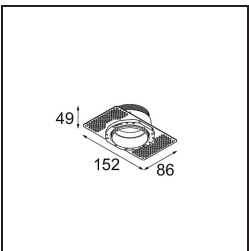

Specifications

Material	13730083
Light Source Type	LED
LED Type	CITIZEN CLU7A3
LED technology	LED COB
CRI	Min. 90
Colour Temperature	2700K
Lifetime	L90B10 @50,000 Hours
Lamp Included	Yes
Number of Light Sources	1
CIE flux code	100 100 100 100 96
Binning (SDCM)	2
Light Direction	Down
Optic	Collimator
Measured beam angle (°)	15.0
Input Voltage	Constant Current Driver Required
Electrical Class	III
IP Rating	55
Glow wire rating (°C)	850
Indoor/Outdoor	Indoor
Application	Ceiling, Wall
Mounting	Recessed
Cut-out size (mm)	ø68 for Frame Recessed; ø89 for Frame Recessed TrimLess
Mounting depth (mm)	110.0
Adjustability	Not Applicable
Distance to Lighted Object (m)	0,1
Primary Colour & Primary Finish	Black, Matt
Gross weight (g)	146.0
Drive current (mA)	350 500
Min. forward voltage (Vf)	11,2 11,2
Max. forward voltage (Vf)	13,2 13,2
Connected load (W)	4,1 6,1
Luminous flux per lamp (lm)	393 529
Efficacy (lm/W)	96 87
Glare rating	5 6

Remark

- Tetrix Recessed Ring or Tube Surface not included
 - This is not a complete product. Tetrix Recessed Ring or Tube Surface required.
 - This is not a complete product. Tetrix Recessed Ring or Tube Surface required.
-

TM30 & CRI diagram

Light distribution & beam diagram

Optical Accessories

13515132 Honeycomb 33 Black Structure

13515038 Snoot 32 White Matt
13515032 Snoot 32 Black Structure

13515232 Light Cone 44 Black Structure
13515238 Light Cone 44 White Matt

Installation Accessories

13510083 Ring Recessed 62 1x IP55 Black Matt
13510038 Ring Recessed 62 1x IP55 White Matt

13515430 Ring Recessed Trimless 62 1x

13515530 Concrete Kit 62 150x150 1x

13515630 Concrete Ring 62 Standard Installation Housing