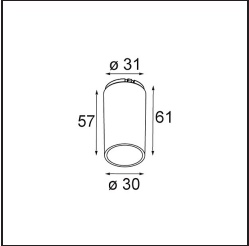

Specifications

Material	13730083
Light Source Type	LED
LED Type	CITIZEN CLU7A3
LED technology	LED COB
CRI	Min. 90
Colour Temperature	2700K
Lifetime	L90B10 @50,000 Hours
Lamp Included	Yes
Number of Light Sources	1
CIE flux code	100 100 100 100 96
Binning (SDCM)	2
Light Direction	Down
Optic	Collimator
Measured beam angle (°)	15.0
Input Voltage	Constant Current Driver Required
Electrical Class	III
IP Rating	55
Glow wire rating (°C)	850
Indoor/Outdoor	Indoor
Application	Ceiling, Wall
Mounting	Recessed
Cut-out size (mm)	ø68 for Frame Recessed; ø89 for Frame Recessed TrimLess
Mounting depth (mm)	110.0
Adjustability	Not Applicable
Distance to Lighted Object (m)	0,1
Primary Colour & Primary Finish	Black, Matt
Gross weight (g)	146.0
Drive current (mA)	350 500
Min. forward voltage (Vf)	11,2 11,2
Max. forward voltage (Vf)	13,2 13,2
Connected load (W)	4,1 6,1
Luminous flux per lamp (lm)	393 529
Efficacy (lm/W)	96 87
Glare rating	5 6

Remark

- Tetrix Recessed Ring or Tube Surface not included
 - This is not a complete product. Tetrix Recessed Ring or Tube Surface required.
 - This is not a complete product. Tetrix Recessed Ring or Tube Surface required.
-

TM30 & CRI diagram

Light distribution & beam diagram

Optical Accessories

13515132 Honeycomb 33 Black Structure

13515038 Snoot 32 White Matt
13515032 Snoot 32 Black Structure

13515232 Light Cone 44 Black Structure
13515238 Light Cone 44 White Matt

Installation Accessories

13510083 Ring Recessed 62 1x IP55 Black Matt
13510038 Ring Recessed 62 1x IP55 White Matt

13515430 Ring Recessed Trimless 62 1x

13515530 Concrete Kit 62 150x150 1x

13515630 Concrete Ring 62 Standard Installation Housing