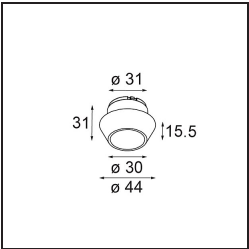

Specifications

Material	13730083
Light Source Type	LED
LED Type	CITIZEN CLU7A3
LED technology	LED COB
CRI	Min. 90
Colour Temperature	2700K
Lifetime	L90B10 @50,000 Hours
Lamp Included	Yes
Number of Light Sources	1
CIE flux code	100 100 100 100 96
Binning (SDCM)	2
Light Direction	Down
Optic	Collimator
Measured beam angle (°)	15.0
Input Voltage	Constant Current Driver Required
Electrical Class	III
IP Rating	55
Glow wire rating (°C)	850
Indoor/Outdoor	Indoor
Application	Ceiling, Wall
Mounting	Recessed
Cut-out size (mm)	ø68 for Frame Recessed; ø89 for Frame Recessed TrimLess
Mounting depth (mm)	110.0
Adjustability	Not Applicable
Distance to Lighted Object (m)	0,1
Primary Colour & Primary Finish	Black, Matt
Gross weight (g)	146.0
Drive current (mA)	350 500
Min. forward voltage (Vf)	11,2 11,2
Max. forward voltage (Vf)	13,2 13,2
Connected load (W)	4,1 6,1
Luminous flux per lamp (lm)	393 529
Efficacy (lm/W)	96 87
Glare rating	5 6

Remark

- Tetrix Recessed Ring or Tube Surface not included
 - This is not a complete product. Tetrix Recessed Ring or Tube Surface required.
 - This is not a complete product. Tetrix Recessed Ring or Tube Surface required.
-

TM30 & CRI diagram

Light distribution & beam diagram

Optical Accessories

13515132 Honeycomb 33 Black Structure

13515038 Snoot 32 White Matt
13515032 Snoot 32 Black Structure

13515232 Light Cone 44 Black Structure
13515238 Light Cone 44 White Matt