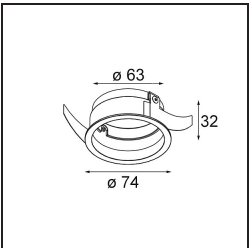

Specifications

Material	13730083
Light Source Type	LED
LED Type	CITIZEN CLU7A3
LED technology	LED COB
CRI	Min. 90
Colour Temperature	2700K
Lifetime	L90B10 @50,000 Hours
Lamp Included	Yes
Number of Light Sources	1
CIE flux code	100 100 100 100 96
Binning (SDCM)	2
Light Direction	Down
Optic	Collimator
Measured beam angle (°)	15.0
Input Voltage	Constant Current Driver Required
Electrical Class	III
IP Rating	55
Glow wire rating (°C)	850
Indoor/Outdoor	Indoor
Application	Ceiling, Wall
Mounting	Recessed
Cut-out size (mm)	ø68 for Frame Recessed; ø89 for Frame Recessed TrimLess
Mounting depth (mm)	110.0
Adjustability	Not Applicable
Distance to Lighted Object (m)	0,1
Primary Colour & Primary Finish	Black, Matt
Gross weight (g)	146.0
Drive current (mA)	350 500
Min. forward voltage (Vf)	11,2 11,2
Max. forward voltage (Vf)	13,2 13,2
Connected load (W)	4,1 6,1
Luminous flux per lamp (lm)	393 529
Efficacy (lm/W)	96 87
Glare rating	5 6

Remark

- Tetrix Recessed Ring or Tube Surface not included
 - This is not a complete product. Tetrix Recessed Ring or Tube Surface required.
 - This is not a complete product. Tetrix Recessed Ring or Tube Surface required.
-

TM30 & CRI diagram

Light distribution & beam diagram

Optical Accessories

13515132 Honeycomb 33 Black Structure

13515038 Snoot 32 White Matt
13515032 Snoot 32 Black Structure

13515232 Light Cone 44 Black Structure
13515238 Light Cone 44 White Matt

Installation Accessories

13510083 Ring Recessed 62 1x IP55 Black Matt
13510038 Ring Recessed 62 1x IP55 White Matt

13515430 Ring Recessed Trimless 62 1x

13515530 Concrete Kit 62 150x150 1x

13515630 Concrete Ring 62 Standard Installation Housing