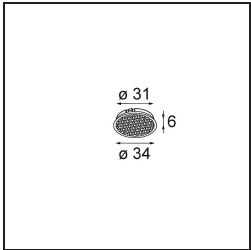

Specifications

Material	13730083
Light Source Type	LED
LED Type	CITIZEN CLU7A3
LED technology	LED COB
CRI	Min. 90
Colour Temperature	2700K
Lifetime	L90B10 @50,000 Hours
Lamp Included	Yes
Number of Light Sources	1
CIE flux code	100 100 100 100 96
Binning (SDCM)	2
Light Direction	Down
Optic	Collimator
Measured beam angle (°)	15.0
Input Voltage	Constant Current Driver Required
Electrical Class	III
IP Rating	55
Glow wire rating (°C)	850
Indoor/Outdoor	Indoor
Application	Ceiling, Wall
Mounting	Recessed
Cut-out size (mm)	ø68 for Frame Recessed; ø89 for Frame Recessed TrimLess
Mounting depth (mm)	110.0
Adjustability	Not Applicable
Distance to Lighted Object (m)	0,1
Primary Colour & Primary Finish	Black, Matt
Gross weight (g)	146.0
Drive current (mA)	350 500
Min. forward voltage (Vf)	11,2 11,2
Max. forward voltage (Vf)	13,2 13,2
Connected load (W)	4,1 6,1
Luminous flux per lamp (lm)	393 529
Efficacy (lm/W)	96 87
Glare rating	5 6

Remark	<ul style="list-style-type: none">• Tetrix Recessed Ring or Tube Surface not included• This is not a complete product. Tetrix Recessed Ring or Tube Surface required.• This is not a complete product. Tetrix Recessed Ring or Tube Surface required.
--------	---

TM30 & CRI diagram

Light distribution & beam diagram

Optical Accessories

13515132 Honeycomb 33 Black Structure

13515038 Snoot 32 White Matt
13515032 Snoot 32 Black Structure

13515232 Light Cone 44 Black Structure
13515238 Light Cone 44 White Matt