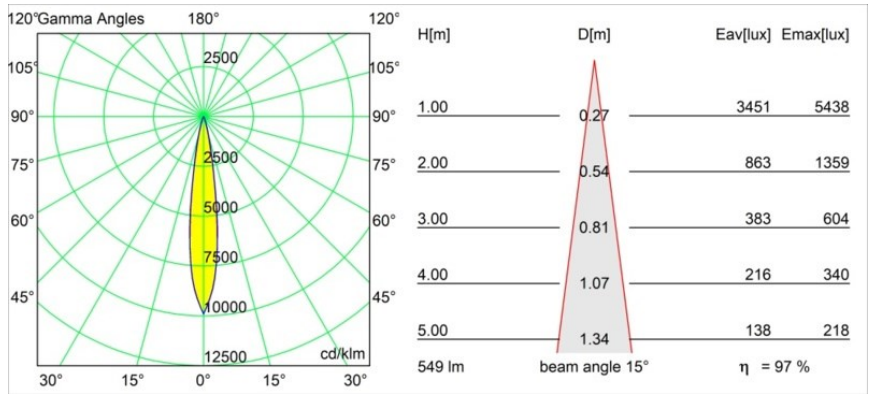

Light distribution & beam diagram