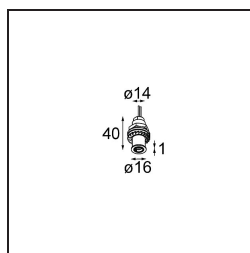

Date
Customer
Project
Type

Modupoint Round Panel Mount Recessed 17 1x DE White Structure

Specifications

Material	13242109
Lamp Included	No
Number of Light Sources	1
Input Voltage	Constant Current Driver Required
Electrical Class	III
IP Rating	20
Glow wire rating (°C)	960
Indoor/Outdoor	Indoor
Application	Ceiling, Wall, Desk
Mounting	Recessed
Cut-out size (mm)	ø14
Mounting depth (mm)	70.0
Primary Colour & Primary Finish	White, Structure
Gross weight (g)	41.0
Remark	<ul style="list-style-type: none"> • This product can be combined with up to 4 Modupoint LED sticks when mounted on the ceiling, and with up to 1 Modupoint LED stick (+ 1 Modupoint LED stick curved) when mounted on a desk. When using a Modupoint fixation ring you can combine up to 2 Modupoint LED sticks (+ 1 Modupoint LED stick curved) on a desk. The fixation ring also allows you to combine 1 LED stick (max. 20cm) on the wall. See the product compatibility matrix for more details. • This is not a complete product. Jack light modules required.