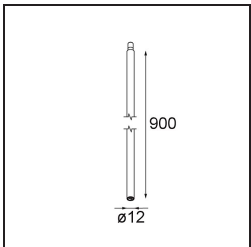

13242632 Stick Modupoint 900 Black Structure
13242609 Stick Modupoint 900 White Structure