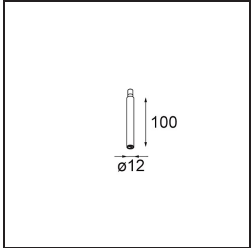

Decorative Accessories

13240009 Stick Modupoint 100 White Structure
13240032 Stick Modupoint 100 Black Structure