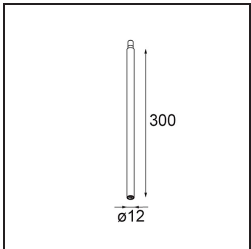

13240209 Stick Modupoint 300 White Structure
13240232 Stick Modupoint 300 Black Structure