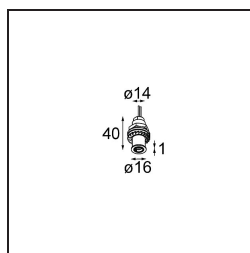

| |
|----------|
| Date |
| Customer |
| Project |
| Type |

Modupoint Round Panel Mount Recessed 17 1x DE White Structure

Specifications

| | |
|---------------------------------|--|
| Material | 13242109 |
| Lamp Included | No |
| Number of Light Sources | 1 |
| Input Voltage | Constant Current Driver Required |
| Electrical Class | III |
| IP Rating | 20 |
| Glow wire rating (°C) | 960 |
| Indoor/Outdoor | Indoor |
| Application | Ceiling, Wall, Desk |
| Mounting | Recessed |
| Cut-out size (mm) | ø14 |
| Mounting depth (mm) | 70.0 |
| Primary Colour & Primary Finish | White, Structure |
| Gross weight (g) | 41.0 |
| Remark | <ul style="list-style-type: none"> • This product can be combined with up to 4 Modupoint LED sticks when mounted on the ceiling, and with up to 1 Modupoint LED stick (+ 1 Modupoint LED stick curved) when mounted on a desk. When using a Modupoint fixation ring you can combine up to 2 Modupoint LED sticks (+ 1 Modupoint LED stick curved) on a desk. The fixation ring also allows you to combine 1 LED stick (max. 20cm) on the wall. See the product compatibility matrix for more details. • This is not a complete product. Jack light modules required. |