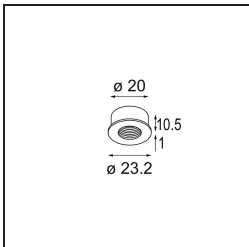

Installation Accessories

13242432 Stick Modupoint Fixation Ring Black Structure
13242409 Stick Modupoint Fixation Ring White Structure

Choose a required accessory