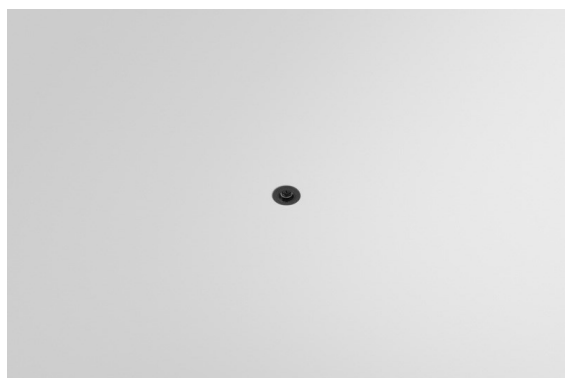

Date
Customer
Project
Type

Modupoint Round Panel Mount Recessed 17 1x DE Black Structure

Specifications

Material	13242132
Lamp Included	No
Number of Light Sources	1
Input Voltage	Constant Current Driver Required
Electrical Class	III
IP Rating	20
Glow wire rating (°C)	960
Indoor/Outdoor	Indoor
Application	Ceiling, Wall, Desk
Mounting	Recessed
Cut-out size (mm)	ø14
Mounting depth (mm)	70.0
Primary Colour & Primary Finish	Black, Structure
Gross weight (g)	41.0
Remark	<ul style="list-style-type: none"> • This product can be combined with up to 4 Modupoint LED sticks when mounted on the ceiling, and with up to 1 Modupoint LED stick (+ 1 Modupoint LED stick curved) when mounted on a desk. When using a Modupoint fixation ring you can combine up to 2 Modupoint LED sticks (+ 1 Modupoint LED stick curved) on a desk. The fixation ring also allows you to combine 1 LED stick (max. 20cm) on the wall. See the product compatibility matrix for more details. • This is not a complete product. Jack light modules required.

1984. Modupoint enters the market. Instantly revolutionary, it was the first lighting system with interchangeable components and a refined design fully integrated with the ceiling. 2020. Modupoint Round and Modupoint Square enter with the latest smart LED lighting technology and new minimalist designs. Modupoint Round can connect Marbulito, Médard, Minude and Gamin.