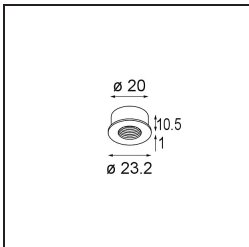

Installation Accessories

13242432 Stick Modupoint Fixation Ring Black Structure
13242409 Stick Modupoint Fixation Ring White Structure

Choose a required accessory