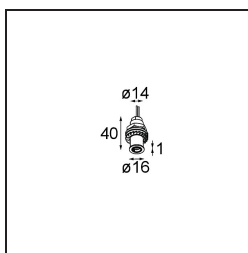

Date
Customer
Project
Type

Modupoint Round Panel Mount Recessed 17 1x DE Black Structure

Specifications

Material	13242132
Lamp Included	No
Number of Light Sources	1
Input Voltage	Constant Current Driver Required
Electrical Class	III
IP Rating	20
Glow wire rating (°C)	960
Indoor/Outdoor	Indoor
Application	Ceiling, Wall, Desk
Mounting	Recessed
Cut-out size (mm)	ø14
Mounting depth (mm)	70.0
Primary Colour & Primary Finish	Black, Structure
Gross weight (g)	41.0
Remark	<ul style="list-style-type: none"> • This product can be combined with up to 4 Modupoint LED sticks when mounted on the ceiling, and with up to 1 Modupoint LED stick (+ 1 Modupoint LED stick curved) when mounted on a desk. When using a Modupoint fixation ring you can combine up to 2 Modupoint LED sticks (+ 1 Modupoint LED stick curved) on a desk. The fixation ring also allows you to combine 1 LED stick (max. 20cm) on the wall. See the product compatibility matrix for more details. • This is not a complete product. Jack light modules required.