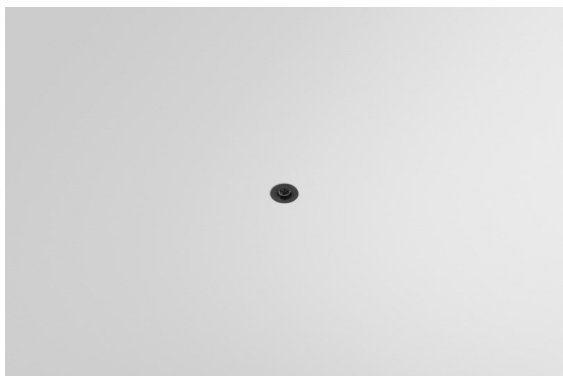

Date
Customer
Project
Type

Modupoint Round Panel Mount Recessed 17 1x DE Black Structure

Specifications

Material	13242132
Lamp Included	No
Number of Light Sources	1
Input Voltage	Constant Current Driver Required
Electrical Class	III
IP Rating	20
Glow wire rating (°C)	960
Indoor/Outdoor	Indoor
Application	Ceiling, Wall, Desk
Mounting	Recessed
Cut-out size (mm)	ø14
Mounting depth (mm)	70.0
Primary Colour & Primary Finish	Black, Structure
Gross weight (g)	41.0
Remark	<ul style="list-style-type: none"> This product can be combined with up to 4 Modupoint LED sticks when mounted on the ceiling, and with up to 1 Modupoint LED stick (+ 1 Modupoint LED stick curved) when mounted on a desk. When using a Modupoint fixation ring you can combine up to 2 Modupoint LED sticks (+ 1 Modupoint LED stick curved) on a desk. The fixation ring also allows you to combine 1 LED stick (max. 20cm) on the wall. See the product compatibility matrix for more details. This is not a complete product. Jack light modules required.

1984. Modupoint enters the market. Instantly revolutionary, it was the first lighting system with interchangeable components and a refined design fully integrated with the ceiling. 2020. Modupoint Round and Modupoint Square enter with the latest smart LED lighting technology and new minimalist designs. Modupoint Round can connect Marbulito, Médard, Minude and Gamin.