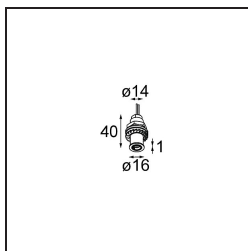

Date
Customer
Project
Type

Modupoint Round Panel Mount Recessed 17 1x DE Black Structure

Specifications

Material	13242132
Lamp Included	No
Number of Light Sources	1
Input Voltage	Constant Current Driver Required
Electrical Class	III
IP Rating	20
Glow wire rating (°C)	960
Indoor/Outdoor	Indoor
Application	Ceiling, Wall, Desk
Mounting	Recessed
Cut-out size (mm)	ø14
Mounting depth (mm)	70.0
Primary Colour & Primary Finish	Black, Structure
Gross weight (g)	41.0
Remark	<ul style="list-style-type: none"> This product can be combined with up to 4 Modupoint LED sticks when mounted on the ceiling, and with up to 1 Modupoint LED stick (+ 1 Modupoint LED stick curved) when mounted on a desk. When using a Modupoint fixation ring you can combine up to 2 Modupoint LED sticks (+ 1 Modupoint LED stick curved) on a desk. The fixation ring also allows you to combine 1 LED stick (max. 20cm) on the wall. See the product compatibility matrix for more details. This is not a complete product. Jack light modules required.