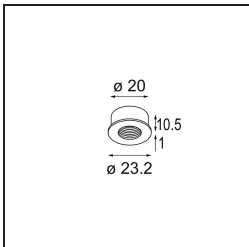

Montagezubehör

13242432 Stick Modupoint Fixation Ring Black Structure
13242409 Stick Modupoint Fixation Ring White Structure

Wählen Sie das benötigte Zubehör