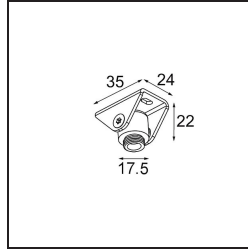

Date _____
Customer _____
Project _____
Type _____

Suspension Hinge White Structure

Specifications

Material	13419809
Lamp Included	No
Number of Light Sources	0
IP Rating	0
Glow wire rating (°C)	960
Indoor/Outdoor	Indoor
Application	Ceiling
Adjustability	Not Applicable
Primary Colour & Primary Finish	White, Structure
Gross weight (g)	40.0
Remark	<ul style="list-style-type: none"> Must be combined with Track 48V Suspension Cable or Track 48V Twin Suspension Cable