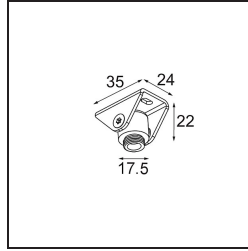

Date _____
Customer _____
Project _____
Type _____

Suspension Hinge White Structure

Specifications

Material	13419809
Lamp Included	No
Number of Light Sources	0
IP Rating	0
Glow wire rating (°C)	960
Indoor/Outdoor	Indoor
Application	Ceiling
Adjustability	Not Applicable
Primary Colour & Primary Finish	White, Structure
Gross weight (g)	40.0
Remark	<ul style="list-style-type: none"> Must be combined with Track 48V Suspension Cable or Track 48V Twin Suspension Cable