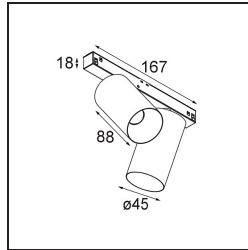

Date
Customer
Project
Type

FFD_Minude Track 48V Adjustable 45 2x LED 3000K Spot DALI White Structure BB

Minude's yogic flexibility will surprise you about as much as its bare, cylindrical design. Express a refined and minimalistic look & feel on walls, on high or low ceilings. Try more than one Minude on our Pista track or on our redesigned Modupoint LED. Its long string of colours and miniature size will make a big impression.

Specifications

Material	13711709
Light Source Type	LED
LED Type	CITIZEN CLU7A3
LED technology	LED COB
CRI	Min. 90
Colour Temperature	3000K
Lifetime	L90B10 @50,000 Hours
Lamp Included	Yes
Number of Light Sources	2
CIE flux code	97 99 100 100 42
Binning (SDCM)	2
Light Direction	Down
Optic	Lens
Measured beam angle (°)	16.0
Input Voltage	48Vdc
Luminaire power (W)	14.5
Electrical Class	III
IP Rating	20
Glow wire rating (°C)	960
Dimming Protocol	DALI
DALI Standard	DALI-2
Indoor/Outdoor	Indoor
Application	Ceiling, Wall
Adjustability	H 360° V 0°/+90°
Distance to Lighted Object (m)	0,1
Primary Colour & Primary Finish	White, Structure
Gross weight (g)	573.0
Drive current (mA)	500
Luminous flux per lamp (lm)	295
Efficacy (lm/W)	53
Glare rating	14
Remark	<ul style="list-style-type: none"> • This is not a complete product. Pista track 48V system required. • For installations without dimmer, it is recommended to use 1-10 V luminaires.