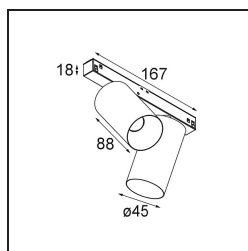

Date
Customer
Project
Type

Minude Track 48V Adjustable 45 2x LED 3000K Spot 1-10V Champagne Brushed Anodised

Minude's yogic flexibility will surprise you about as much as its bare, cylindrical design. Express a refined and minimalistic look & feel on walls, on high or low ceilings. Try more than one Minude on our Pista track or on our redesigned Modupoint LED. Its long string of colours and miniature size will make a big impression.

Specifications

Material	13711641
Light Source Type	LED
LED Type	CITIZEN CLU7A3
LED technology	LED COB
CRI	Min. 90
Colour Temperature	3000K
Lifetime	L90B10 @50,000 Hours
Lamp Included	Yes
Number of Light Sources	2
CIE flux code	98 100 100 100 39
Binning (SDCM)	2
Light Direction	Down
Optic	Lens
Measured beam angle (°)	16.0
Input Voltage	48Vdc
Luminaire power (W)	14.5
Electrical Class	III
IP Rating	20
Glow wire rating (°C)	960
Dimming Protocol	1-10V
Indoor/Outdoor	Indoor
Application	Ceiling, Wall
Adjustability	H 360° V 0°/+90°
Distance to Lighted Object (m)	0,1
Primary Colour & Primary Finish	Champagne, Brushed Anodised
Gross weight (g)	573.0
Drive current (mA)	500
Luminous flux per lamp (lm)	273
Efficacy (lm/W)	49
Glare rating	8
Remark	<ul style="list-style-type: none"> • This is not a complete product. Pista track 48V system required. • For installations without dimmer, it is recommended to use 1-10 V luminaires.