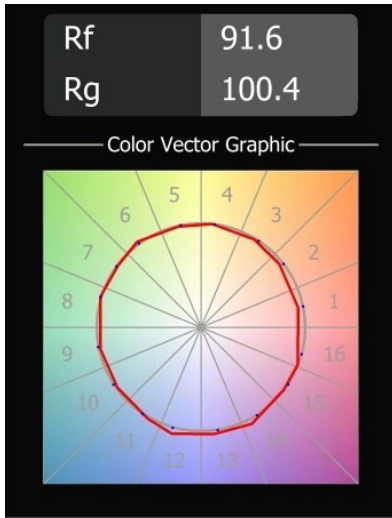

TM30 & CRI diagram