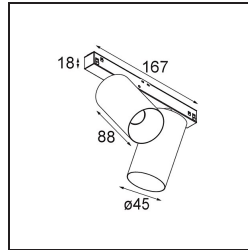

Specifications

Material	13711784
Light Source Type	LED
LED Type	CITIZEN CLU7A3
LED technology	LED COB
CRI	Min. 90
Colour Temperature	3000K
Lifetime	L90B10 @50,000 Hours
Lamp Included	Yes
Number of Light Sources	2
CIE flux code	99 100 100 100 40
Binning (SDCM)	2
Light Direction	Down
Optic	Lens
Measured beam angle (°)	16.0
Input Voltage	48Vdc
Luminaire power (W)	14.5
Electrical Class	III
IP Rating	20
Glow wire rating (°C)	960
Dimming Protocol	DALI
DALI Standard	DALI-2
Indoor/Outdoor	Indoor
Application	Ceiling, Wall
Adjustability	H 360° V 0°/+90°
Distance to Lighted Object (m)	0,1
Primary Colour & Primary Finish	Silver Bronze, Brushed Anodised
Gross weight (g)	573.0
Drive current (mA)	500
Luminous flux per lamp (lm)	283
Efficacy (lm/W)	51
Glare rating	5
Remark	<ul style="list-style-type: none"> • This is not a complete product. Pista track 48V system required. • For installations without dimmer, it is recommended to use 1-10 V luminaires.