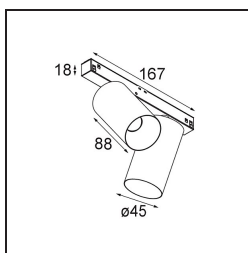

Date
Customer
Project
Type

Minude Track 48V Adjustable 45 2x LED 3000K Spot DALI Black Brushed Anodised

Minude's yogic flexibility will surprise you about as much as its bare, cylindrical design. Express a refined and minimalistic look & feel on walls, on high or low ceilings. Try more than one Minude on our Pista track or on our redesigned Modupoint LED. Its long string of colours and miniature size will make a big impression.

Specifications

Material	13711781
Light Source Type	LED
LED Type	CITIZEN CLU7A3
LED technology	LED COB
CRI	Min. 90
Colour Temperature	3000K
Lifetime	L90B10 @50,000 Hours
Lamp Included	Yes
Number of Light Sources	2
CIE flux code	100 100 100 100 39
Binning (SDCM)	2
Light Direction	Down
Optic	Lens
Measured beam angle (°)	16.0
Input Voltage	48Vdc
Luminaire power (W)	14.5
Electrical Class	III
IP Rating	20
Glow wire rating (°C)	960
Dimming Protocol	DALI
DALI Standard	DALI-2
Indoor/Outdoor	Indoor
Application	Ceiling, Wall
Adjustability	H 360° V 0°/+90°
Distance to Lighted Object (m)	0,1
Primary Colour & Primary Finish	Black, Brushed Anodised
Gross weight (g)	573.0
Drive current (mA)	500
Luminous flux per lamp (lm)	277
Efficacy (lm/W)	50
Glare rating	1
Remark	<ul style="list-style-type: none"> • This is not a complete product. Pista track 48V system required. • For installations without dimmer, it is recommended to use 1-10 V luminaires.